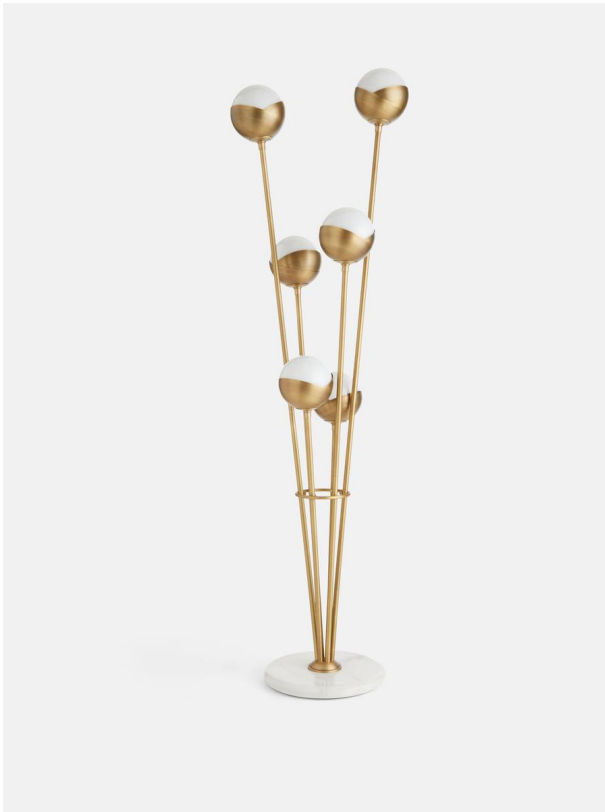

SOHO HOME

Seed Floor Lamp, White, Us

\$895 Regular

\$716 Membership

Product details

The lighting schemes in White City House and 180 House formed the inspiration for our Seed floor lamp, which features a cluster of bisected orbs connected to a solid brass frame. Also known as raw or uncoated brass, ours is brushed to give the lamp its antique aesthetic, and is left without a protective coating. It therefore ages over time and develops a beautiful patina that adds character to new and old homes alike. Grounded by a honed Italian marble base, this floor lamp serves as a versatile lighting option for both narrow hallways and expansive living areas.

Dimensions

Product dimensions: H175 x W36 x D36cm / H68.9 x W14.2 x D14.2"

Product weight: 17.5kg / 38.6lbs

Packaged or boxed dimensions: H176 x W46 x D47cm / H69.1 x W18.1 x D18.3"

Packaged or boxed weight: 24kg / 52.9lbs

Details

Bulb required: 6 / E12 Pygmy / 2W Max

Bulb style: Tala 2W Pygmy LED