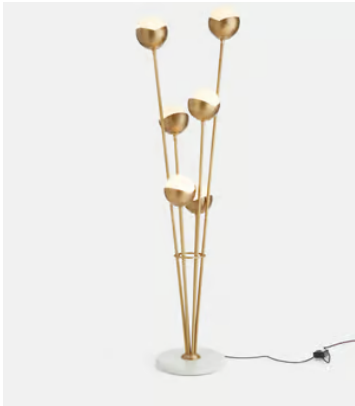

## Seed Floor Lamp, White, US

~~\$1,795~~ **\$895** Regular price

~~\$1,526~~ **\$716** Member price

The lighting schemes in White City House and 180 House formed the inspiration for our Seed floor lamp, which features a cluster of bisected orbs connected to a solid brass frame. Also known as raw or uncoated brass, ours is brushed to give the lamp its antique aesthetic, and is left without a protective coating. It therefore ages over time and develops a beautiful patina that adds character to new and old homes alike. Grounded by a honed Italian marble base, this floor lamp serves as a versatile lighting option for both narrow hallways and expansive living areas.

### Dimensions

**Dimensions:** H175 x W36 x D36cm / H68.9 x W14.2 x D14.2"

**Weight:** 18kg / 39.7lbs

**Packaged dimensions:** H176 x W46 x D47cm / H69.1 x W18.1 x D18.3"

**Packaged weight:** 18kg / 39.7lbs

### Details

**Bulb required:** 6 / E12 Pygmy / 2W Max

**Bulb style:** Tala 2W Pygmy LED