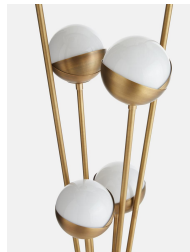

## Seed Floor Lamp, White, Us

\$895 Regular

\$716 Membership

### Product details

The lighting schemes in White City House and 180 House formed the inspiration for our Seed floor lamp, which features a cluster of bisected orbs connected to a solid brass frame. Also known as raw or uncoated brass, ours is brushed to give the lamp its antique aesthetic, and is left without a protective coating. It therefore ages over time and develops a beautiful patina that adds character to new and old homes alike. Grounded by a honed Italian marble base, this floor lamp serves as a versatile lighting option for both narrow hallways and expansive living areas.