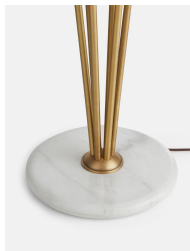

SOHO HOME

Seed Floor Lamp, White, Us

\$895 Regular

\$716 Membership

Product details

The lighting schemes in White City House and 180 House formed the inspiration for our Seed floor lamp, which features a cluster of bisected orbs connected to a solid brass frame. Also known as raw or uncoated brass, ours is brushed to give the lamp its antique aesthetic, and is left without a protective coating. It therefore ages over time and develops a beautiful patina that adds character to new and old homes alike. Grounded by a honed Italian marble base, this floor lamp serves as a versatile lighting option for both narrow hallways and expansive living areas.

Dimensions

Product dimensions: H175 x W36 x D36cm / H68.9 x W14.2 x D14.2"

Product weight: 17.5kg / 38.6lbs

Packaged or boxed dimensions: H176 x W46 x D47cm / H69.1 x W18.1 x D18.3"

Packaged or boxed weight: 24kg / 52.9lbs