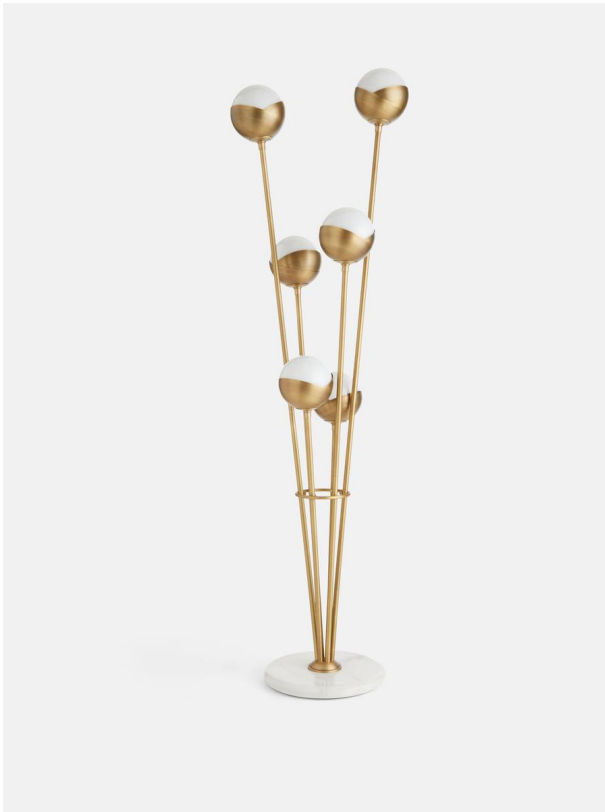

SOHO HOME

Seed Floor Lamp, White, Us

$895 Regular

$716 Membership

Product details

The lighting schemes in White City House and 180 House formed the inspiration for our Seed floor lamp, which features a cluster of bisected orbs connected to a solid brass frame. Also known as raw or uncoated brass, ours is brushed to give the lamp its antique aesthetic, and is left without a protective coating. It therefore ages over time and develops a beautiful patina that adds character to new and old homes alike. Grounded by a honed Italian marble base, this floor lamp serves as a versatile lighting option for both narrow hallways and expansive living areas.

Dimensions

Product dimensions: H175 x W36 x D36cm / H68.9 x W14.2 x D14.2"

Product weight: 17.5kg / 38.6lbs

Packaged or boxed dimensions: H176 x W46 x D47cm / H69.1 x W18.1 x D18.3"

Packaged or boxed weight: 24kg / 52.9lbs

Details

Bulb required: 6 / E12 Pygmy / 2W Max

Bulb style: Tala 2W Pygmy LED