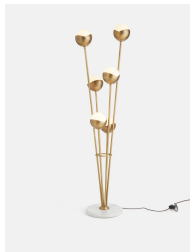

## Seed Floor Lamp, White, Us

\$895 Regular

\$716 Membership

### Product details

The lighting schemes in White City House and 180 House formed the inspiration for our Seed floor lamp, which features a cluster of bisected orbs connected to a solid brass frame. Also known as raw or uncoated brass, ours is brushed to give the lamp its antique aesthetic, and is left without a protective coating. It therefore ages over time and develops a beautiful patina that adds character to new and old homes alike. Grounded by a honed Italian marble base, this floor lamp serves as a versatile lighting option for both narrow hallways and expansive living areas.