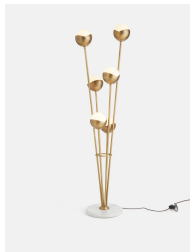

SOHO HOME

Seed Floor Lamp, White, Us

\$895 Regular

\$716 Membership

Product details

The lighting schemes in White City House and 180 House formed the inspiration for our Seed floor lamp, which features a cluster of bisected orbs connected to a solid brass frame. Also known as raw or uncoated brass, ours is brushed to give the lamp its antique aesthetic, and is left without a protective coating. It therefore ages over time and develops a beautiful patina that adds character to new and old homes alike. Grounded by a honed Italian marble base, this floor lamp serves as a versatile lighting option for both narrow hallways and expansive living areas.

Dimensions

Product dimensions: H175 x W36 x D36cm / H68.9 x W14.2 x D14.2"

Product weight: 17.5kg / 38.6lbs

Packaged or boxed dimensions: H176 x W46 x D47cm / H69.1 x W18.1 x D18.3"

Packaged or boxed weight: 24kg / 52.9lbs

Details

Bulb required: 6 / E12 Pygmy / 2W Max

Bulb style: Tala 2W Pygmy LED