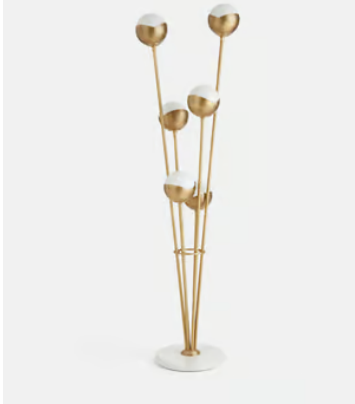

## Seed Floor Lamp, White, US

~~\$1,795~~ **\$895** Regular price

~~\$1,526~~ **\$716** Member price

The lighting schemes in White City House and 180 House formed the inspiration for our Seed floor lamp, which features a cluster of bisected orbs connected to a solid brass frame. Also known as raw or uncoated brass, ours is brushed to give the lamp its antique aesthetic, and is left without a protective coating. It therefore ages over time and develops a beautiful patina that adds character to new and old homes alike. Grounded by a honed Italian marble base, this floor lamp serves as a versatile lighting option for both narrow hallways and expansive living areas.

### Dimensions

**Dimensions:** H175 x W36 x D36cm / H68.9 x W14.2 x D14.2"

**Weight:** 18kg / 39.7lbs

**Packaged dimensions:** H176 x W46 x D47cm / H69.1 x W18.1 x D18.3"

**Packaged weight:** 18kg / 39.7lbs

### Details

**Bulb required:** 6 / E12 Pygmy / 2W Max

**Bulb style:** Tala 2W Pygmy LED