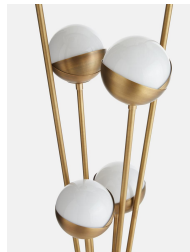

SOHO HOME

Seed Floor Lamp, White, Us

\$895 Regular

\$716 Membership

Product details

The lighting schemes in White City House and 180 House formed the inspiration for our Seed floor lamp, which features a cluster of bisected orbs connected to a solid brass frame. Also known as raw or uncoated brass, ours is brushed to give the lamp its antique aesthetic, and is left without a protective coating. It therefore ages over time and develops a beautiful patina that adds character to new and old homes alike. Grounded by a honed Italian marble base, this floor lamp serves as a versatile lighting option for both narrow hallways and expansive living areas.

Dimensions

Product dimensions: H175 x W36 x D36cm / H68.9 x W14.2 x D14.2"

Product weight: 17.5kg / 38.6lbs

Packaged or boxed dimensions: H176 x W46 x D47cm / H69.1 x W18.1 x D18.3"

Packaged or boxed weight: 24kg / 52.9lbs

Details

Bulb required: 6 / E12 Pygmy / 2W Max

Bulb style: Tala 2W Pygmy LED