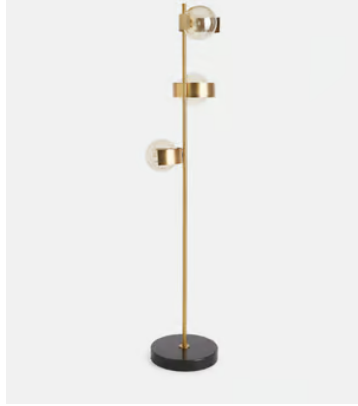

## Allis Floor Lamp, Black, US

~~\$775~~ **\$385** Regular price

~~\$659~~ **\$308** Member price

Featuring three tinted glass globes on an antique brass frame, the Allis floor lamp is our rendition of the vintage-style lighting in The Allis restaurant at White City House. A brass-plated metal frame and black marble base elevate the champagne-tinted glass globes, which feature tiny bubbles that cast shadows and create subtle texture. Also available as a chandelier style.

### Dimensions

**Dimensions:** H161 x W35 x D34cm / H63.4 x W13.8 x D13.4"

**Weight:** 13kg / 28.7lbs

**Packaged dimensions:** H38 x W34 x D92cm / H15 x W13.4 x D36.2"

**Packaged weight:** 13kg / 28.7lbs

### Details

**Bulb required:** 3 / G9 / 4W Maximum

**Bulb style:** Tala 4W G9 LED