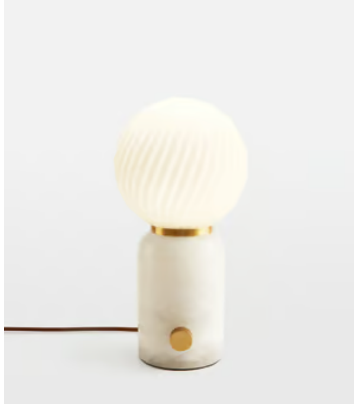

SOHO HOME

Alabaster Swirl Table Lamp, US

~~\$645~~ \$450 Regular price

~~\$548~~ \$360 Member price

Inspired by vintage Murano glass designs from the 1960s and the interiors at DUMBO House in Brooklyn, the Alabaster swirl lamp is topped with a spiral-cut globe shade. The base is carved from solid alabaster, which is characterised by natural fissures and veining, making each piece truly original. The antique brass dimmer switch allows you to create a strong light or soft glow to suit your mood.

Dimensions

Dimensions: H30.3 x W15 x D15cm / H11.9 x W5.9 x D5.9"

Weight: 3kg / 6.6lbs

Packaged dimensions: H34 x W33 x D52cm / H13.4 x W13 x D20.5"

Packaged weight: 3kg / 6.6lbs

Details

Base dimensions: H5.9 x W3.9 x D3.9"

Bulb required: 1 /E12/ 6W Maximum

Bulb style: Tala 4W Candle LED

Shade dimensions: D5.9"