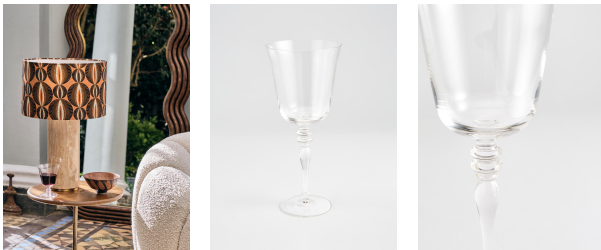

Newington Red Wine Glass, Set Of Four

£72 Regular

£58 Membership

Available in

Red Wine Glass

Product details

With an elegant flared rim and slender stem, the Newington red wine glasses showcase our modern take on traditional glassware. Lay them out on a decorative table setting to reference the glassware used in the Main Barn at Soho Farmhouse.

- Set of four red wine glasses
- Flared rim
- Slender stem
- Inspired by Soho Farmhouse

Dimensions

Product dimensions: H22 x W9.4 x D9.4cm / H9 x W4 x D4"

Product weight: 8.6614kg / 19.1lbs

Details

Materials: Glass