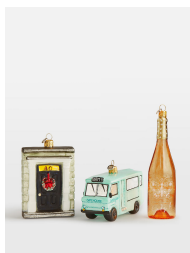

Greek Street Novelty Bauble, Us

£60 Regular

£51 Membership

Product details

Add a touch of kitsch style to your place setting with our new Greek Street Decoration. Inspired by iconic Soho House novelties, including the Lady A rosé and Soho Farmhouse milk floats, the ornament is crafted from hand-painted glass and cleverly formed into the front door of our original House on London's Greek Street. Gift it to a member, or keep it for yourself and pair with other Soho House memorabilia to bring festive fun to your decor.

- Greek Street novelty decoration
- Hand-painted glass
- Other novelty ornaments available
- Ribbon not included
- Presented in a keepsake plywood box
- Gold-tone tag with Soho House branding
- Inspired by Soho House novelties

Dimensions

Product dimensions: H8.5 x W6.3 x D3cm / H3.3 x W2.5 x D1.2"

Product weight: 0.05kg / 0.1lbs

Packaged or boxed dimensions: H35 x W36 x D53cm / H13.8 x W14.2 x D20.9"

Packaged or boxed weight: 20kg / 44.1lbs