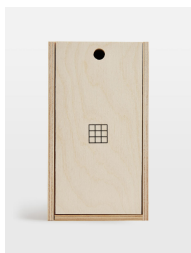

Greek Street Novelty Bauble, Us

£60 Regular

£51 Membership

Product details

Add a touch of kitsch style to your place setting with our new Greek Street Decoration. Inspired by iconic Soho House novelties, including the Lady A rosé and Soho Farmhouse milk floats, the ornament is crafted from hand-painted glass and cleverly formed into the front door of our original House on London's Greek Street. Gift it to a member, or keep it for yourself and pair with other Soho House memorabilia to bring festive fun to your decor.

- Greek Street novelty decoration
- Hand-painted glass
- Other novelty ornaments available
- Ribbon not included
- Presented in a keepsake plywood box
- Gold-tone tag with Soho House branding
- Inspired by Soho House novelties

Dimensions

Product dimensions: H8.5 x W6.3 x D3cm / H3.3 x W2.5 x D1.2"

Product weight: 0.05kg / 0.1lbs

Packaged or boxed dimensions: H35 x W36 x D53cm / H13.8 x W14.2 x D20.9"

Packaged or boxed weight: 20kg / 44.1lbs