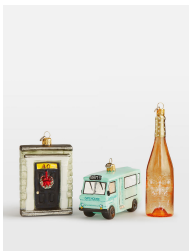

Milk Float Novelty Bauble

£60 Regular

£51 Membership

Product details

Add a touch of kitsch style to your place setting with our new Milk Float decoration. Inspired by iconic Soho House novelties, including Lady A rosé, and Greek Street, the ornament is crafted from hand-painted glass and cleverly formed into our signature milk floats seen at Soho Farmhouse. Gift it to a member, or keep it for yourself and pair with other Soho House memorabilia to bring festive fun to your decor.

- Milk Float novelty decoration
- Hand-painted glass
- Other novelty ornaments available
- Ribbon not included
- Presented in a keepsake plywood box
- Gold-tone tag with Soho House branding
- Inspired by Soho House novelties

Dimensions

Product dimensions: H5.5 x W11 x D4cm / H4.3 x W2.2 x D1.6"

Product weight: 0.05kg / 0.1lbs

Packaged or boxed dimensions: H35 x W36 x D53cm / H13.8 x W14.2 x D20.9"

Packaged or boxed weight: 20kg / 44.1lbs