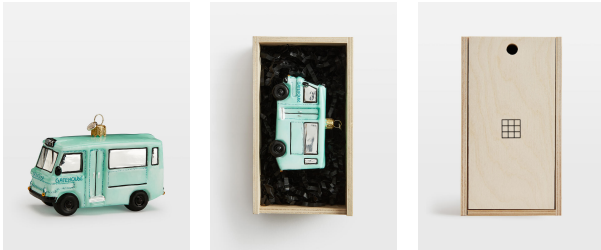

Milk Float Novelty Bauble

£60 Regular

£51 Membership

Product details

Add a touch of kitsch style to your place setting with our new Milk Float decoration. Inspired by iconic Soho House novelties, including Lady A rosé, and Greek Street, the ornament is crafted from hand-painted glass and cleverly formed into our signature milk floats seen at Soho Farmhouse. Gift it to a member, or keep it for yourself and pair with other Soho House memorabilia to bring festive fun to your decor.

- Milk Float novelty decoration
- Hand-painted glass
- Other novelty ornaments available
- Ribbon not included
- Presented in a keepsake plywood box
- Gold-tone tag with Soho House branding
- Inspired by Soho House novelties

Dimensions

Product dimensions: H5.5 x W11 x D4cm / H4.3 x W2.2 x D1.6"

Product weight: 0.05kg / 0.1lbs

Packaged or boxed dimensions: H35 x W36 x D53cm / H13.8 x W14.2 x D20.9"

Packaged or boxed weight: 20kg / 44.1lbs