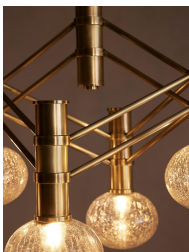

Details

Assembly required: Yes

Bulb required: 8 / E12 / 8W Maximum

Bulb style: Tala 2W Pygmy LED

Bulb(s) included: No

Care instructions: Clean with a soft dry cloth

only. Do not use polishing agents, harsh chemicals or abrasive cleaners as they may damage the Finish.

Always switch off the electricity supply before cleaning.

Ceiling rose diameter: 1.7"

Dimmable: Yes. Please consult a qualified

Electrician required: Yes

Height adjustable: Yes

Material: Iron and Glass

Maximum height: 56.8"

Minimum height: 31.1"

Voltage: 110-120V