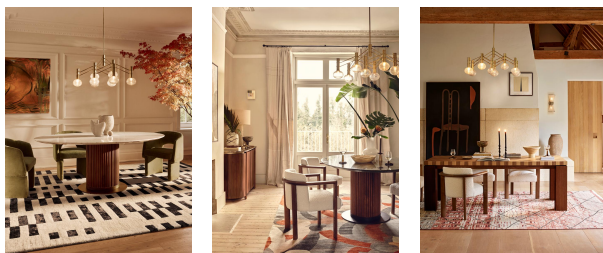

Dimensions

Product dimensions: H47 x W90 x D50cm / H18.5 x W35.4 x D19.7"

Product weight: 42kg / 92.6lbs

Packaged or boxed dimensions: H56 x W92 x D57cm / H22 x W36.2 x D22.4"

Packaged or boxed weight: 42kg / 92.6lbs