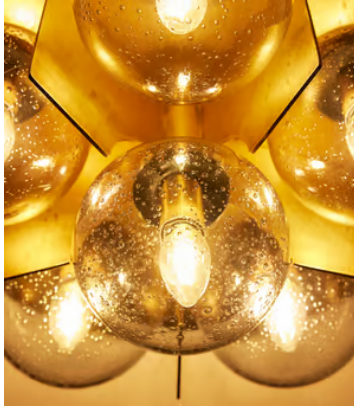

SOHO HOME

Lois Flush, US

~~\$995~~ ~~\$846~~ **\$775** **\$620** Regular price
Member price

Our Lois flush light features six smoked bubble glass globes in a cluster formation, each intersected with plated antique brass panels. Inspired by White City House, it adds a vintage touch to either your dining room, living room or hallway, while emitting a warm and inviting glow. Ideal for smaller spaces and lower ceiling heights.