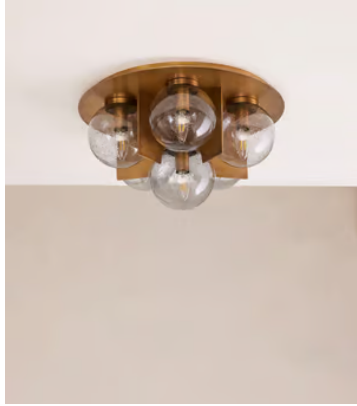

SOHO HOME

Lois Flush, US

~~\$995~~ ~~\$846~~ **\$775** **\$620** Regular price
Member price

Our Lois flush light features six smoked bubble glass globes in a cluster formation, each intersected with plated antique brass panels. Inspired by White City House, it adds a vintage touch to either your dining room, living room or hallway, while emitting a warm and inviting glow. Ideal for smaller spaces and lower ceiling heights.

Bulb required: e26

Bulb style: e26

Bulb(s) included: No

Ceiling rose diameter: 6.7"

Dimmable: Yes, please consult a qualified electrician regarding compatible bulbs for your dimmer switch system

Electrician required: Yes