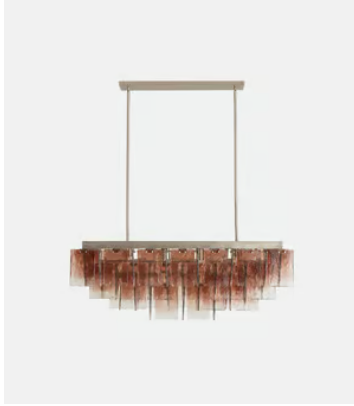

## Elisa Chandelier, US

~~\$3,895~~ \$2,750 Regular price

~~\$3,311~~ \$2,200 Member price

The Elisa chandelier will bring a sense of decoration to the simplest of rooms, without feeling intimidating. Designed to sit above a dining table with a nickel-finish frame, this rectangular lighting style echoes the 1970s-inspired interior of 180 House, where panels of light to dark textured glass are arranged in an intersection format. When grouped together, these panels create an ombre effect, resulting in a warmer lighting scheme for the home.

### Dimensions

**Dimensions:** H62 x W109 x D60cm / H24.4 x W42.9 x D23.6"

**Weight:** 47kg / 103.6lbs

**Packaged dimensions:** H106 x W56 x D49cm / H41.7 x W22 x D19.3"

**Packaged weight:** 47kg / 103.6lbs