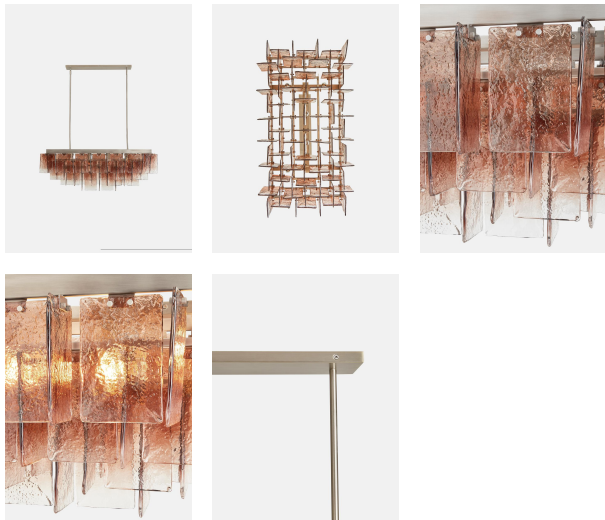

Details

Assembly required: Yes

Bulb required: 6 / E12 / 8W Maximum

Bulb style: Tala 4W Candle LED

Bulb(s) included: No

Care instructions: Clean with a soft dry cloth only. Do not use polishing agents, harsh chemicals or abrasive cleaners as they may damage the Finish.

Always switch off the electricity supply before cleaning.

Ceiling rose diameter: 2"

Dimmable: Yes. Please consult a qualified

Electrician required: Yes

Height adjustable: Yes

Material: Iron and Glass

Maximum height: 23.6"

Minimum height: 9.4"

Voltage: 110-120V