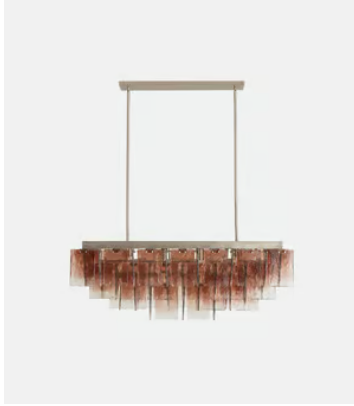

SOHO HOME

Elisa Chandelier, US

~~\$3,895~~ \$2,750 Regular price

~~\$3,311~~ \$2,200 Member price

The Elisa chandelier will bring a sense of decoration to the simplest of rooms, without feeling intimidating. Designed to sit above a dining table with a nickel-finish frame, this rectangular lighting style echoes the 1970s-inspired interior of 180 House, where panels of light to dark textured glass are arranged in an intersection format. When grouped together, these panels create an ombre effect, resulting in a warmer lighting scheme for the home.

Dimensions

Dimensions: H62 x W109 x D60cm / H24.4 x W42.9 x D23.6"

Weight: 47kg / 103.6lbs

Packaged dimensions: H106 x W56 x D49cm / H41.7 x W22 x D19.3"

Packaged weight: 47kg / 103.6lbs

Details

Assembly required: Yes

Bulb required: 6 / E12 / 8W Maximum

Bulb style: Tala 4W Candle LED

Bulb(s) included: No

Ceiling rose diameter: 2"

Dimmable: Yes. Please consult a qualified

Electrician required: Yes

Height adjustable: Yes

Material: Iron and Glass