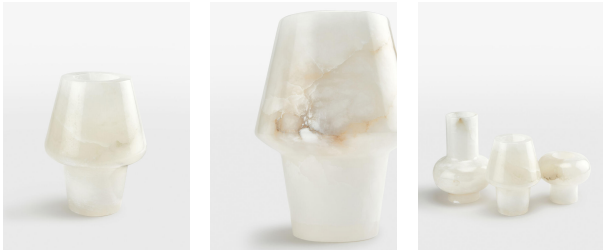

## Ava Vase, Tapered

£210

Regular

£168

Membership

### Product details

Available in three different sizes, each watertight vase in the Ava range is hand-carved from translucent, alabaster stone with natural variations that make each piece entirely unique. When paired together, the Tapered, Bulb and Large Ava vases reference the curated decor displays seen at White City House.

- Tapered Ava vase
- Available in three different sizes
- Hand-carved from natural alabaster
- Watertight
- Variations in the stone make each piece unique
- Inspired by White City House

### Details

Material: Alabaster

Water tight: Yes

Care Instructions: Wipe with a damp cloth