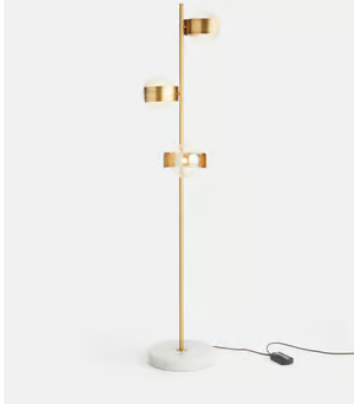

SOHO HOME

Allis Floor Lamp, White, US

~~\$775~~ **\$385** Regular price

~~\$659~~ **\$308** Member price

Featuring three tinted glass globes on an antique brass frame, the Allis floor lamp is our rendition of the vintage-style lighting in The Allis restaurant at White City House. A brass-plated metal frame and white marble base elevate the champagne-tinted glass globes, which feature tiny bubbles that cast shadows and create subtle texture. Also available as a chandelier style.

Dimensions

Dimensions: H161 x W35 x D34cm / H63.4 x W13.8 x D13.4"

Weight: 13kg / 28.7lbs

Packaged dimensions: H38 x W34 x D92cm / H15 x W13.4 x D36.2"

Packaged weight: 13kg / 28.7lbs

Details

Bulb required: 3 / G9 / 4W Maximum

Bulb style: Tala 4W G9 LED