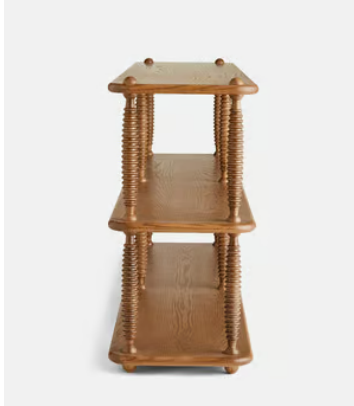

## Cleo Shelving

**\$1,995** Regular price

**\$1,696** Member price

A low, free-standing silhouette carved from solid oak, designed to be used as shelving or as a room divider.

Inspired by the Bari floor lamp, which is seen illuminating the rooms and social spaces in Soho House Hong Kong, the Cleo shelving unit has the same turned spindle supports. Carved from solid oak, it's designed for displaying books, plants and other decorative items.

### Dimensions

**Dimensions:** H81 x W180 x D40cm / H31.9 x W70.9 x D15.7"

**Weight:** 42kg / 92.6lbs

**Packaged dimensions:** H86 x W188 x D48cm / H33.9 x W74 x D18.9"

**Packaged weight:** 54kg / 119lbs

### Details

**Adjustable shelf?:** No

**Assembly required:** No

**Clearance:** 26.4"

**Feet:** Plastic glide

**Finish:** Mid-tone Oak

**Frame:** Solid Red Oak

**Material:** Solid red oak and MDF