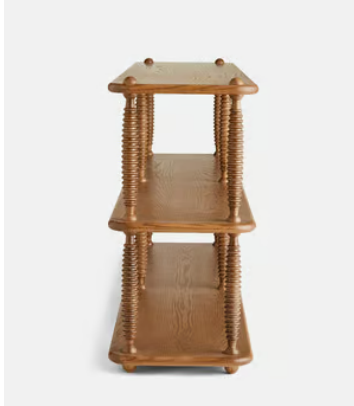

SOHO HOME

Cleo Shelving

\$1,995 Regular price

\$1,696 Member price

A low, free-standing silhouette carved from solid oak, designed to be used as shelving or as a room divider.

Inspired by the Bari floor lamp, which is seen illuminating the rooms and social spaces in Soho House Hong Kong, the Cleo shelving unit has the same turned spindle supports. Carved from solid oak, it's designed for displaying books, plants and other decorative items.

Dimensions

Product dimensions: H81 x W180 x D40cm / H31.9 x W70.9 x D15.7"

Product weight: 42kg / 92.6lbs

Packaged or boxed dimensions: H86 x W188 x D48cm / H33.9 x W74 x D18.9"

Packaged or boxed weight: 54kg / 119lbs

Clearance: 26.4"

Feet: Plastic glide

Finish: Mid-tone Oak

Frame: Solid Red Oak

Material: Solid red oak and MDF

Removable legs: No

Shelf dimensions: H34 x W80 x D40cm