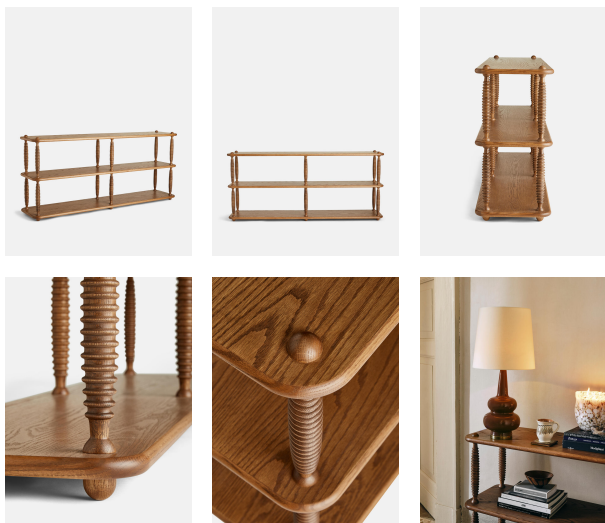

Cleo Shelving

£1,395

Regular

£1,186

Membership

Product details

Taking cues from Soho House Hong Kong, our Cleo shelving unit is inspired by our Bari floor lamp, and is finished with turned spindles that are made from solid oak. Designed to be used either for shelving or as a room divider, it will suit both modern and traditional interiors.

- Free-standing oak shelving unit
- Turned solid oak spindles
- Comes fully assembled
- Inspired by Soho House Hong Kong

Dimensions

Product dimensions: H81 x W180 x D40cm / H31.9 x W70.9 x D15.7"

Product weight: 42kg / 92.6lbs

Packaged or boxed dimensions: H86 x W188 x D48cm / H33.9 x W74 x D18.9"

Packaged or boxed weight: 54kg / 119lbs

Details

- Adjustable shelf?: No
- Assembly required: No
- Care instructions: Dust often using a clean, soft, dry and lint-free cloth. Blot spills immediately and wipe with a clean, damp, cloth. We do not recommend the use of chemical cleansers, abrasives or furniture polish. Avoid contact with water and other liquids.
- Clearance: 26.4"
- Feet: Plastic glide
- Finish: Mid-tone Oak
- Frame: Solid Red Oak
- Material: Solid red oak and MDF
- Removable legs: No
- Shelf dimensions: H34 x W80 x D40cm