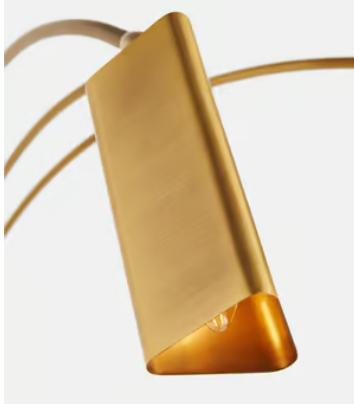

SOHO HOME

Selina Multi-Head Floor Lamp, US

~~\$1,945~~ \$1,360 Regular price

~~\$1,653~~ \$1,088 Member price

The Selina floor lamp is designed with a solid brass base, also known as raw or uncoated brass. Ours is brushed to give the lamp an antique feel, and is left without a protective coating. It therefore ages over time to develop a beautiful patina that adds character to new and old homes alike. Triangular shades unfurl outwards to create directional lighting for a standout effect. Display this floor lamp in an open living area, office or bedroom to echo the ambient lighting styles at 180 House.