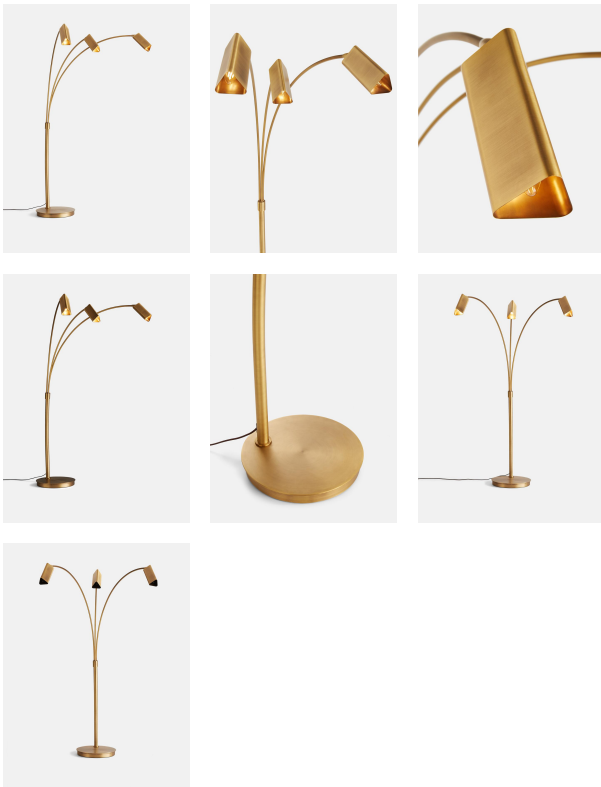

## Selina Multi-head Floor Lamp, Us

\$1,360 Regular

\$1,088 Membership

### Product details

The Selina floor lamp is designed with a solid brass base, also known as raw or uncoated brass. Ours is brushed to give the lamp an antique feel, and is left without a protective coating. It therefore ages over time to develop a beautiful patina that adds character to new and old homes alike. Triangular shades unfurl outwards to create directional lighting for a standout effect. Display this floor lamp in an open living area, office or bedroom to echo the ambient lighting styles at 180 House.

### Dimensions

Product dimensions: H180 x W36 x D137cm / H70.9 x W14.2 x D53.9"

Product weight: 23kg / 50.7lbs

Packaged or boxed dimensions: H158 x W49 x D22cm / H62.2 x W19.3 x D8.5"

Packaged or boxed weight: 23kg / 50.7lbs