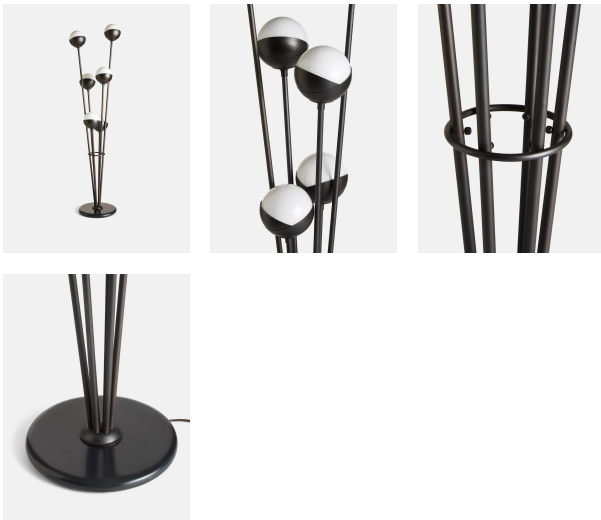

SOHO HOME

Seed Floor Lamp, Black, Us

\$895 Regular

\$716 Membership

Product details

The lighting schemes in White City House and 180 House formed the inspiration for our Seed floor lamp, which features a cluster of bisected orbs connected to a raw brass frame. Ours is brushed to give the lamp its antique aesthetic, and is left without a protective coating. It therefore ages over time and develops a beautiful patina that adds character to new and old homes alike. Grounded by a honed Italian marble base, this floor lamp serves as a versatile lighting option for both narrow hallways and expansive living areas.

Dimensions

Product dimensions: H175 x W36 x D36cm / H68.9 x W14.2 x D14.2"

Product weight: 17.6kg / 38.8lbs

Packaged or boxed dimensions: H176 x W46 x D47cm / H69.1 x W18.1 x D18.3"

Packaged or boxed weight: 24kg / 52.9lbs

Details

Bulb required: 6 / E12 / 2W Max / PYGMY

Bulb style: Tala 2W Pygmy LED