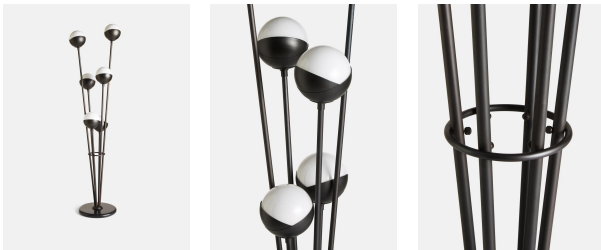

SOHO HOME

Seed Floor Lamp, Black, Us

\$895 Regular

\$716 Membership

Product details

The lighting schemes in White City House and 180 House formed the inspiration for our Seed floor lamp, which features a cluster of bisected orbs connected to a raw brass frame. Ours is brushed to give the lamp its antique aesthetic, and is left without a protective coating. It therefore ages over time and develops a beautiful patina that adds character to new and old homes alike. Grounded by a honed Italian marble base, this floor lamp serves as a versatile lighting option for both narrow hallways and expansive living areas.

Dimensions

Product dimensions: H175 x W36 x D36cm / H68.9 x W14.2 x D14.2"

Product weight: 18kg / 39.7lbs

Packaged or boxed dimensions: H176 x W46 x D47cm / H69.1 x W18.1 x D18.3"

Packaged or boxed weight: 18kg / 39.7lbs

Details

Bulb required: 6 / E12 / 2W Max / PYGMY

Bulb style: Tala 2W Pygmy LED