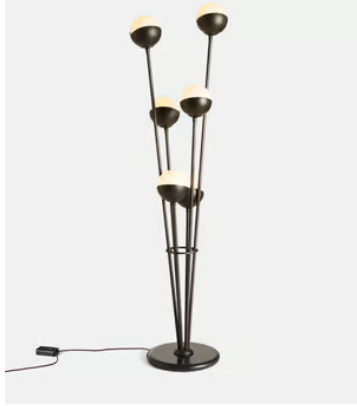

SOHO HOME

Seed Floor Lamp, Black, US

~~\$1,795~~ \$895 Regular price

~~\$1,526~~ \$716 Member price

The lighting schemes in White City House and 180 House formed the inspiration for our Seed floor lamp, which features a cluster of bisected orbs connected to a raw brass frame. Ours is brushed to give the lamp its antique aesthetic, and is left without a protective coating. It therefore ages over time and develops a beautiful patina that adds character to new and old homes alike. Grounded by a honed Italian marble base, this floor lamp serves as a versatile lighting option for both narrow hallways and expansive living areas.

Dimensions

Dimensions: H175 x W36 x D36cm / H68.9 x W14.2 x D14.2"

Weight: 18kg / 39.7lbs

Packaged dimensions: H176 x W46 x D47cm / H69.1 x W18.1 x D18.3"

Packaged weight: 18kg / 39.7lbs

Details

Bulb required: 6 / E12 / 2W Max / PYGMY

Bulb style: Tala 2W Pygmy LED