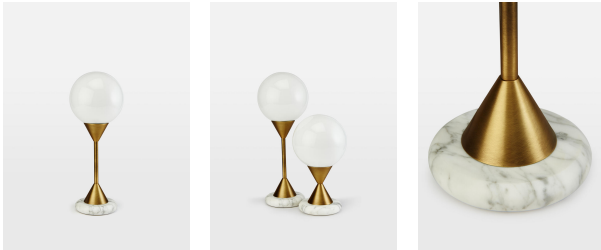

Spindle Table Lamp, Large, Us

£295 Regular

£251 Membership

Product details

The large Spindle table lamp is a structural piece, made from white marble and plated antique brass with a white glass orb. Place it on a desk or side table to recreate the ambient glow in the club spaces at White City House.

- Sculpted white marble
- Plated antique brass
- Gloss white glass globe
- Each piece is entirely unique due to natural variations in the stone
- Dimmable
- Small version available
- Inspired by White City House

Dimensions

Product dimensions: H38.5 x W15 x D15cm / H15.2 x W5.9 x D5.9"

Product weight: 2kg / 4.4lbs

Packaged or boxed dimensions: H52 x W38 x D39cm / H20.5 x W15 x D15.4"

Packaged or boxed weight: 4kg / 8.8lbs

Details

Base dimensions: H15.4 x W6 x D6"
Bulb required: 1/ E12 / 4W Maximum
Bulb style: Tala 4W Candle LED
Cable length: 70.9"
Shade dimensions: H6 x W6 x D6"
Voltage: 110-120V