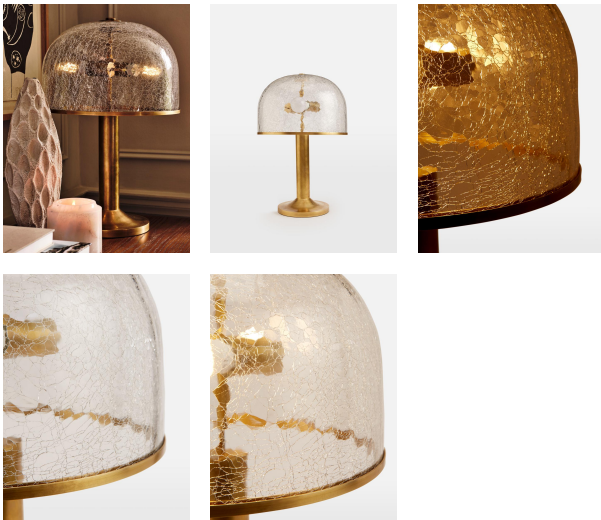

Dimensions

Product dimensions: H66.3 x W23 x D39cm / H26.1 x W9.1 x D15.4"

Product weight: 4kg / 8.8lbs

Packaged or boxed dimensions: H35 x W49 x D49cm / H13.8 x W19.3 x D19.3"

Packaged or boxed weight: 6kg / 13.2lbs

Number of boxes: 2

* Box 1 : H35 x W49 x D49cm / H13.8 x W19.3 x D19.3"

* Box 2 : H36 x W34 x D131cm / H14.2 x W13.4 x D51.6"