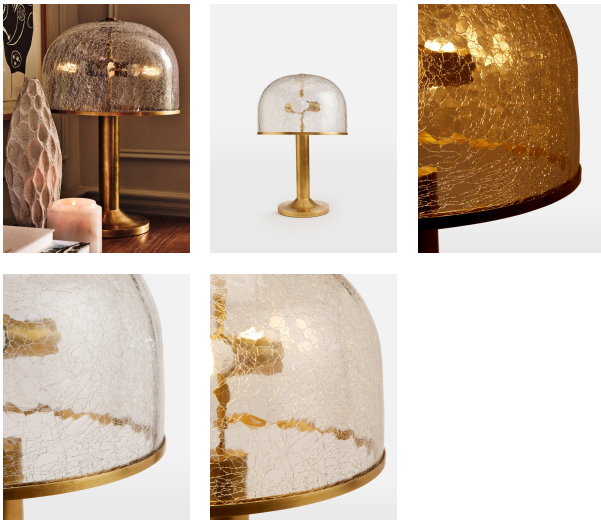

### Product details

The Raphael table lamp creates atmospheric light in your living area and is inspired by 180 House. A mouth-blown, crackled glass shade is anchored with a solid brass pole and base, also known as raw or uncoated brass. Ours has an antique finish and has been left unsealed. It therefore ages over time to create a beautiful patina that adds character to new and old homes alike. This sturdy table lamp is guaranteed to make a statement.

- Mouth-blown, crackled glass shade
- Sturdy solid brass base and frame
- Pair with the Raphael floor lamp
- Creates atmospheric light
- Inspired by 180 House