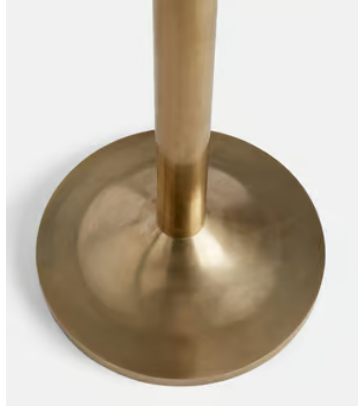

SOHO HOME

Raphael Floor Lamp, US

~~\$1,945~~ \$1,455 Regular price

~~\$1,653~~ \$1,164 Member price

The Raphael floor lamp creates atmospheric light in your living area and is inspired by 180 House. A mouth-blown, crackled glass shade is anchored with a solid brass pole and base, also known as raw or uncoated brass. Ours has an antique finish and has been left unsealed. It therefore ages over time to create a beautiful patina that adds character to new and old homes alike. The shorter style of this lamp is perfect besides a sofa or armchair.

Dimensions

Dimensions: H130 x W35 x D35cm / H51.2 x W13.8 x D13.8"

Weight: 13kg / 28.7lbs

Packaged dimensions: H35 x W49 x D49cm / H13.8 x W19.3 x D19.3"

Packaged weight: 13kg / 28.7lbs

Number of boxes: 2

- **Box 1:** H34 x W32 x D69cm / H13.4 x W12.6 x D27.2"
- **Box 2:** H35 x W49 x D49cm / H13.8 x W19.3 x D19.3"

Details

Base dimensions: H52 x W13.8 x D13.8"

Shade dimensions: H9.5 x W10.6 x D10.6"