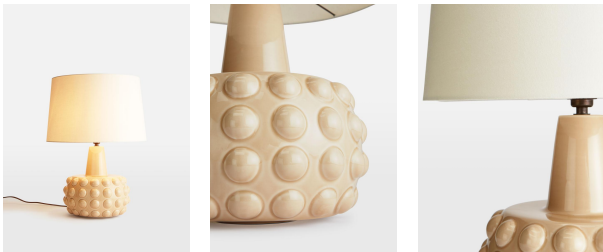

SOHO HOME

Faro Table Lamp, Oatmeal, Us

\$255 Regular

\$204 Membership

Available in

Mustard

Oatmeal

Product details

The Faro ceramic table lamp is handcrafted in Portugal and characterised by a short, rounded base with oversized, dotted detail. Washed with an artisanal glaze, this dimmable lamp is complete with a soft, natural linen shade. Pair two together to create an ambient glow, reminiscent of the bedroom lamps in Soho House Rome.

Dimensions

Product dimensions: H37.5 x W26.8 x D26.8cm / H14.8 x W10.6 x D10.6"

Product weight: 2kg / 4.4lbs

Packaged or boxed dimensions: H50 x W30 x D30cm / H19.7 x W11.8 x D11.8"

Packaged or boxed weight: 2kg / 4.4lbs