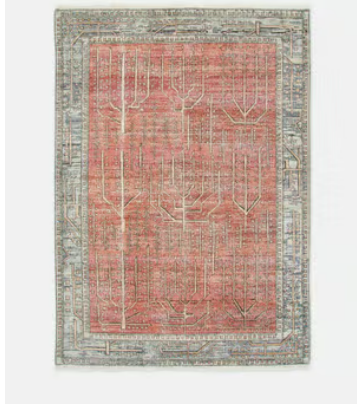

SOHO HOME

Jaipur Rug Rust, 365 x 460cm

~~\$19,495~~ \$14,621 Regular price

~~\$16,571~~ \$11,697 Member price

Inspired by classic Persian rugs, our Jaipur style is hand-knotted in India from 100% wool pile. Intricate leaves and line-drawn motifs are layered onto a rust base with a border in tonal blue and pink. The rug has a worn, vintage-style finish to create a lived-in feel, reminiscent of the styles seen throughout Soho House Mumbai.

Dimensions

Dimensions: H365 x W450 x D3cm / H11'11" x W14'9" x D1"

Weight: 30kg / 66.1lbs

Packaged dimensions: H365 x W34 x D34cm / H143.7 x W13.4 x D13.4"

Packaged weight: 30kg / 66.1lbs

Details

Rug style: Classic

Technique: Hand Knotted

Available in 2 sizes

12'0" x 15'1" (H365 x W450 x D3cm / H11'11" x W14'9" x D1")

7.8 x 11.8" (Swatch) (H20 x W30 x D1cm / H7" x W11" x D0.4")