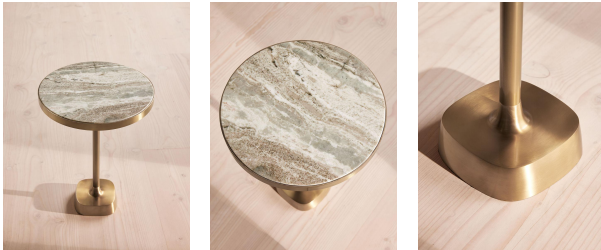

Arlon Side Table, Terra Bianca Marble, Medium

\$595 Regular

\$506 Membership

Product details

This Arlon medium side table is made from a solid and hard-wearing Terra Bianca Marble sourced from India, with a thin brass frame and weighty cast base. We love it nested together with the small and large versions to create an interesting contrast of heights that recall the styles at Soho House Rome.

- Terra Bianca Marble top
- Each piece is unique due to the variations in the marble
- Marble sourced from India
- Solid brass frame
- Cast base
- Available in small and large
- Inspired by Soho House Rome

Dimensions

Product dimensions: H50 x W38 x D38cm / H20 x W15 x D15"

Product weight: 14.6kg / 32.2lbs

Packaged or boxed dimensions: H22 x W50 x D67cm / H8.7 x W19.7 x D26.4"

Packaged or boxed weight: 16.45kg / 36.3lbs

abrasive paper or steel wool.

Clearance: 18.5"

Feet: Felt

Finish: Antique Brass and honed Marble

Frame: MDF, Stainless Steel, Iron and Brass

Hardware: Stainless steel and brass frame

Material: Fantasy Brown marble, MDF, Stainless steel, Iron and Brass