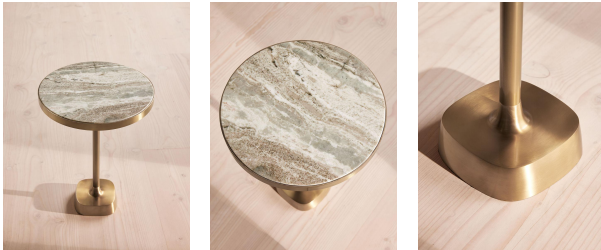

## Arlon Side Table, Terra Bianca Marble, Medium

\$595 Regular

\$506 Membership

### Product details

This Arlon medium side table is made from a solid and hard-wearing Terra Bianca Marble sourced from India, with a thin brass frame and weighty cast base. We love it nested together with the small and large versions to create an interesting contrast of heights that recall the styles at Soho House Rome.

- Terra Bianca Marble top
- Each piece is unique due to the variations in the marble
- Marble sourced from India
- Solid brass frame
- Cast base
- Available in small and large
- Inspired by Soho House Rome

abrasive paper or steel wool.

Clearance: 18.5"

Feet: Felt

Finish: Antique Brass and honed Marble

Frame: MDF, Stainless Steel, Iron and Brass

Hardware: Stainless steel and brass frame

Material: Fantasy Brown marble, MDF, Stainless steel, Iron and Brass