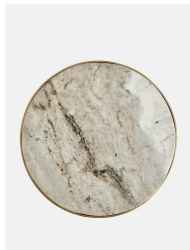

## Arlon Side Table, Terra Bianca Marble, Small

\$495 Regular

\$421 Membership

### Product details

This Arlon small side table is made from a solid and hard-wearing Terra Bianca Marble sourced from India, with a thin brass frame and weighty cast base. We love it nested together with the medium and large versions to create an interesting contrast of heights that recall the styles at Soho House Rome.

- Terra Bianca Marble top
- Each piece is unique due to the variations in the marble
- Marble sourced from India
- Solid brass frame
- Cast base
- Available in medium and large
- Inspired by Soho House Rome

detergents, bleach,

abrasive paper or steel wool.

Clearance: 22.4"

Feet: Felt

Finish: Antique Brass and honed Marble

Frame: MDF, Stainless Steel, Iron and Brass

Hardware: Stainless steel and brass frame

Material: Fantasy Brown marble, MDF, Stainless steel, Iron and Brass