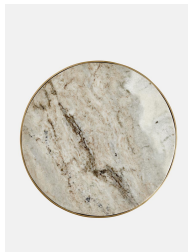

Arlon Side Table, Terra Bianca Marble, Small

\$370 Regular

\$296 Membership

Product details

This Arlon small side table is made from a solid and hard-wearing Terra Bianca Marble sourced from India, with a thin brass frame and weighty cast base. We love it nested together with the medium and large versions to create an interesting contrast of heights that recall the styles at Soho House Rome.

- Terra Bianca Marble top
- Each piece is unique due to the variations in the marble
- Marble sourced from India
- Solid brass frame
- Cast base
- Available in medium and large
- Inspired by Soho House Rome

abrasive paper or steel wool.

Clearance: 22.4"

Feet: Felt

Finish: Antique Brass and honed Marble

Frame: MDF, Stainless Steel, Iron and Brass

Hardware: Stainless steel and brass frame

Material: Fantasy Brown marble, MDF, Stainless steel, Iron and Brass