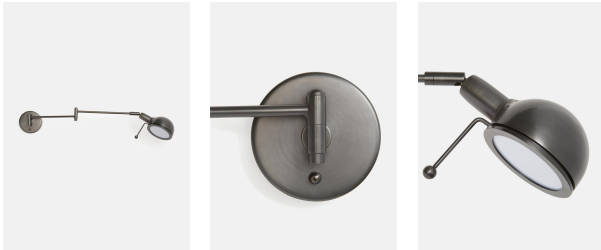

## Reade Wall Light, Blackened Nickel, Us

\$210 Regular

\$168 Membership

### Product details

The Reade was designed for Soho House Chicago and is now used everywhere from Babington to Soho Farmhouse, due to its versatility and classic design. With a nod to 1950s studio wall lights, it combines Mid Century style with modern functionality and is ideal for a bedside or reading corner.

### Dimensions

Product dimensions: H17 x W11 x D73cm / H6.7 x W4.3 x D28.7"

Product weight: 1kg / 2.2lbs

Packaged or boxed dimensions: H24 x W45 x D108cm / H9.4 x W17.7 x D42.5"

Packaged or boxed weight: 7kg / 15.4lbs