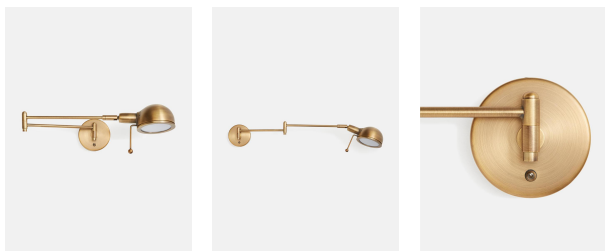

SOHO HOME

Reade Wall Light, Antique Brass, Us

\$425 Regular

\$361 Membership

Product details

The Reade was designed for Soho House Chicago and is now used everywhere from Babington to Soho Farmhouse, due to its versatility and classic design. With a nod to 1950s studio wall lights, it combines Mid Century style with modern functionality and is ideal for a bedside or reading corner.

Dimensions

Product dimensions: H17 x W11 x D73cm / H6.7 x W4.3 x D28.7"

Product weight: 2kg / 4.4lbs

Packaged or boxed dimensions: H24 x W45 x D108cm / H9.4 x W17.7 x D42.5"

Packaged or boxed weight: 4kg / 8.8lbs

Details

Assembly required: Yes, specialist

Bulb required: 1 / E12 / 4W Maximum

Bulb style: Tala 4W Sphere I LED

Bulb(s) included: No

Care instructions: Clean with a soft dry cloth only. Do not use polishing agents, harsh chemicals or abrasive cleaners as they may damage the finish.