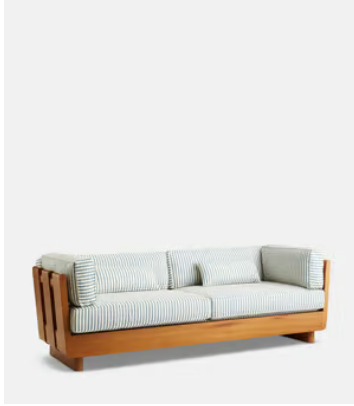

SOHO HOME

Johanna Outdoor Sofa, Harriet Stripe, Blue, US

\$10,995 Regular price

\$9,346 Member price

Found at Soho House Nashville, the Johanna sofa is crafted from Iroko wood and a durable performance fabric that make it perfect for outdoor use. Add this versatile piece to your warm-weather entertaining set-up.

Dimensions

Dimensions: H72 x W220 x D90cm / H28 x W87 x D35"

Weight: 140kg / 308.6lbs

Packaged dimensions: H80 x W230 x D100cm / H31.5 x W90.6 x D39.4"

Packaged weight: 145kg / 319.7lbs

Details

Arm height: 28"

Seat height: 19"

Seat depth: 24"

Seat width: 74"

Under seat Clearance: 4"

Removable legs: No

Removable cushions: Yes

Frame: Iroko

Foot: Iroko

Filling: Foam

Fabric: Performance Outdoor Fabric

Composition: 100% Trevia