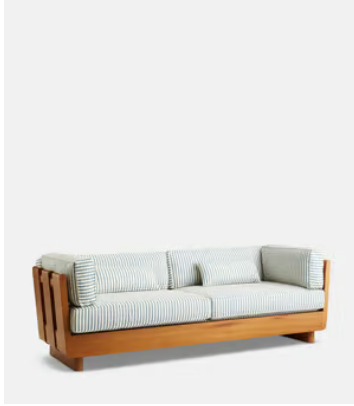

SOHO HOME

Johanna Outdoor Sofa, Harriet Stripe, Blue, US

\$10,995 Regular price

\$9,346 Member price

Found at Soho House Nashville, the Johanna sofa is crafted from Iroko wood and a durable performance fabric that make it perfect for outdoor use. Add this versatile piece to your warm-weather entertaining set-up.

Dimensions

Product dimensions: H72 x W220 x D90cm / H28 x W87 x D35"

Product weight: 140kg / 308.6lbs

Packaged or boxed dimensions: H80 x W230 x D100cm / H31.5 x W90.6 x D39.4"

Packaged or boxed weight: 145kg / 319.7lbs

Details

Arm height: 28"

Seat height: 19"

Seat depth: 24"

Seat width: 74"

Under seat Clearance: 4"

Removable legs: No

Removable cushions: Yes

Frame: Iroko

Foot: Iroko

Filling: Foam

Fabric: Performance Outdoor Fabric

Composition: 100% Trevia