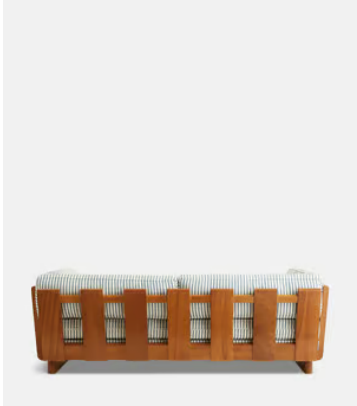

SOHO HOME

Johanna Outdoor Sofa, Harriet Stripe, Blue, US

\$10,995 Regular price

\$9,346 Member price

Found at Soho House Nashville, the Johanna sofa is crafted from Iroko wood and a durable performance fabric that make it perfect for outdoor use. Add this versatile piece to your warm-weather entertaining set-up.

Dimensions

Product dimensions: H72 x W220 x D90cm / H28 x W87 x D35"

Product weight: 140kg / 308.6lbs

Packaged or boxed dimensions: H80 x W230 x D100cm / H31.5 x W90.6 x D39.4"

Packaged or boxed weight: 145kg / 319.7lbs

Details

Arm height: 28"

Seat height: 19"

Seat depth: 24"

Seat width: 74"

Under seat Clearance: 4"

Removable legs: No

Removable cushions: Yes

Frame: Iroko

Foot: Iroko

Filling: Foam

Fabric: Performance Outdoor Fabric

Composition: 100% Trevia