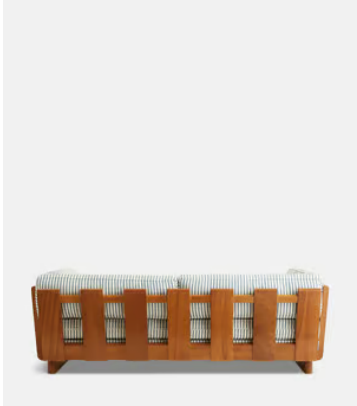

SOHO HOME

Johanna Outdoor Sofa, Harriet Stripe, Blue, US

\$10,995 Regular price

\$9,346 Member price

Found at Soho House Nashville, the Johanna sofa is crafted from Iroko wood and a durable performance fabric that make it perfect for outdoor use. Add this versatile piece to your warm-weather entertaining set-up.

Dimensions

Dimensions: H72 x W220 x D90cm / H28 x W87 x D35"

Weight: 140kg / 308.6lbs

Packaged dimensions: H80 x W230 x D100cm / H31.5 x W90.6 x D39.4"

Packaged weight: 145kg / 319.7lbs

Details

Arm height: 28"

Seat height: 19"

Seat depth: 24"

Seat width: 74"

Under seat Clearance: 4"

Removable legs: No

Removable cushions: Yes

Frame: Iroko

Foot: Iroko

Filling: Foam

Fabric: Performance Outdoor Fabric

Composition: 100% Trevia