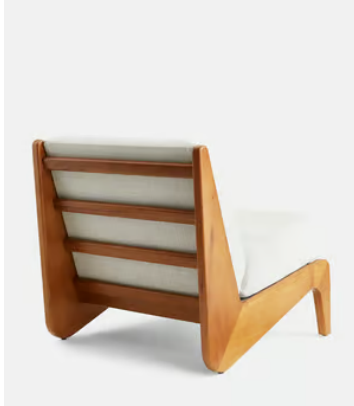

SOHO HOME

Fletcher Outdoor Armless Chair, Natural

\$3,495 Regular price

\$2,971 Member price

Found in the outdoor spaces at our Nashville House, the Fletcher chair is an armless style that's crafted from Iroko wood. Use this minimalist, vintage-inspired lounger to create welcoming outdoor spaces, perfect for gathering family and friends.

Dimensions

Dimensions: H70 x W70 x D78cm / H27 x W27 x D31"

Weight: 28kg / 61.7lbs

Packaged dimensions: H75 x W75 x D85cm / H29.5 x W29.5 x D33.5"

Packaged weight: 30kg / 66.1lbs

Details

Seat height: 40cm

Seat depth: 47cm

Seat width: 64cm

Under seat Clearance: 10cm

Removable legs: No

Removable cushions: Yes

Frame: Iroko

Foot: Iroko

Fill: PVC and Dacron

Fabric: Woven Outdoor Fabric