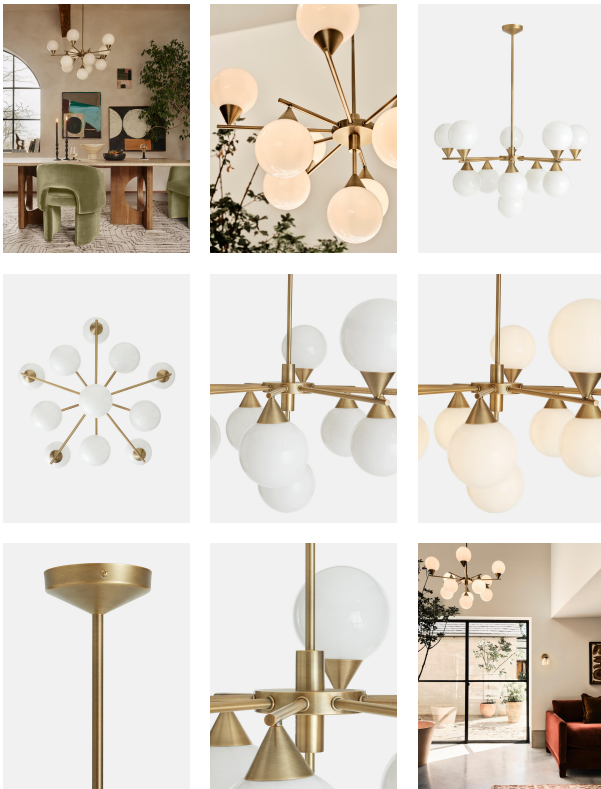

Spindle Chandelier, Us

£1,950

Regular

£1,658

Membership

Product details

The Spindle chandelier is a structural piece with a plated antique brass frame and milky white glass orbs. Place it above a dining table to recreate the ambient glow in the club spaces at White City House.

- Plated antique brass
- Milky white glass globes
- Requires 11 x E12 / 5W max bulbs
- Inspired by White City House

Dimensions

Product dimensions: H133 x W90 x D90cm / H52.4 x W35.4 x D35.4"

Product weight: 8kg / 17.6lbs

Packaged or boxed dimensions: H86 x W86 x D83cm / H33.9 x W33.9 x D32.7"

Packaged or boxed weight: 15kg / 33.1lbs

Details

Material: Plated Brass and Glass

Cable & Ceiling Rose

Cable Length: 6"

Height Adjustable: Yes