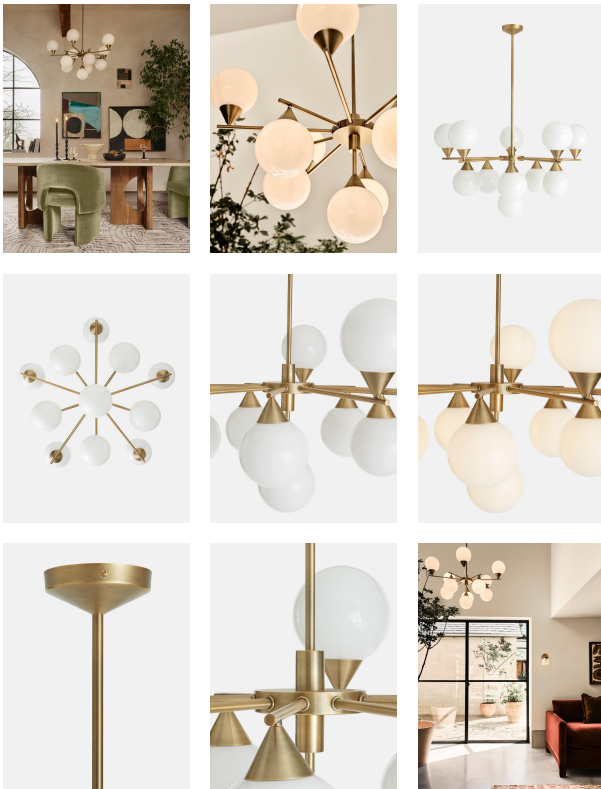

Spindle Chandelier, Us

\$2,535 Regular

\$2,155 Membership

Product details

The Spindle chandelier is a structural piece with a plated antique brass frame and milky white glass orbs. Place it above a dining table to recreate the ambient glow in the club spaces at White City House.

Dimensions

Product dimensions: H133 x W90 x D90cm / H52.4 x W35.4 x D35.4"

Product weight: 8kg / 17.6lbs

Packaged or boxed dimensions: H86 x W86 x D83cm / H33.9 x W33.9 x D32.7"

Packaged or boxed weight: 15kg / 33.1lbs

Details

Material: Plated Brass and Glass

Cable & Ceiling Rose

Cable Length: 6"

Height Adjustable: Yes

Minimum Height: 28.8"

Maximum Height: 52.5"

Ceiling Rose Diameter: 4.3"