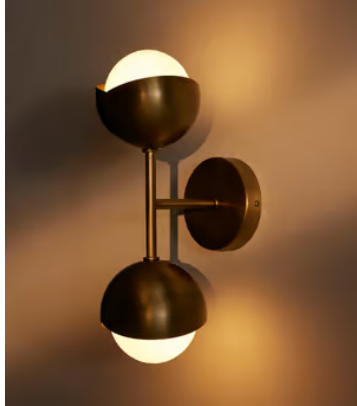

SOHO HOME

Seed Wall Sconce, Antique Brass, US

\$275 Regular price

\$234 Member price

The lighting schemes in White City House and 180 House formed the inspiration for the Seed wall sconce. Comprising two bisected orbs in antique brass plating, the wall sconce serves as a versatile lighting option that is suited to both narrow hallways and expansive living areas.

Dimensions

Dimensions: H31 x W12 x D18cm / H12.2 x W4.7 x D7.1"

Weight: 1kg / 2.2lbs

Packaged dimensions: H34 x W16 x D35cm / H13.4 x W6.3 x D13.8"

Packaged weight: 1kg / 2.2lbs

Details

Assembly required: Yes, specialist