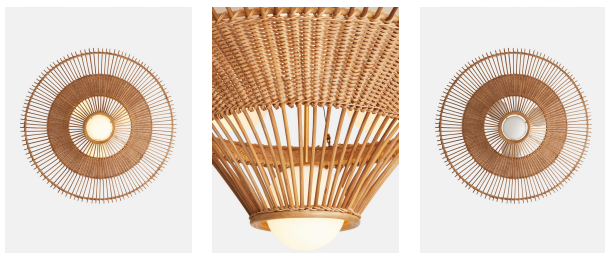

Lucas Chandelier, Us

\$1,085 Regular

\$868 Membership

Product details

A celebration of Filipino artisan techniques, the Lucas chandelier is woven using natural cane ribs and rattan; typical materials commonly used in the Philippines. An opaque glass globe is enveloped in a circular rattan shade, which is a highly sustainable and progressive tropical wood that renews every five to seven years. Display this chandelier in a hallway, bedroom or dining area to recall the relaxing coastal interiors at Soho Roc House.

Dimensions

Product dimensions: H54 x W119 x D119cm / H21.3 x W46.9 x D46.9"

Product weight: 6kg / 13.2lbs

Packaged or boxed dimensions: H45 x W122 x D122cm / H17.7 x W48 x D48"

Packaged or boxed weight: 6kg / 13.2lbs