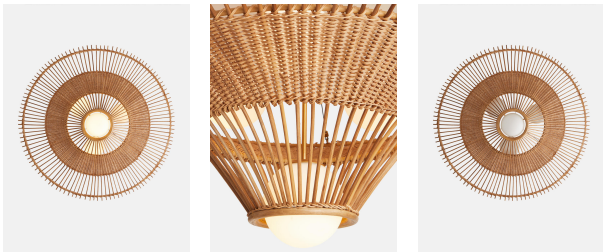

Lucas Chandelier, Us

£995

Regular

£846

Membership

Product details

A celebration of Filipino artisan techniques, the Lucas chandelier is woven using natural cane ribs and rattan; typical materials commonly used in the Philippines. An opaque glass globe is enveloped in a circular rattan shade, which is a highly sustainable and progressive tropical wood that renews every five to seven years. Display this chandelier in a hallway, bedroom or dining area to recall the relaxing coastal interiors at Soho Roc House.

- Handwoven chandelier
- Natural rattan and cane ribs
- Circular shape
- Opaque glass globe
- Rattan is a highly sustainable material
- Requires four x E26 / max 60W bulbs
- Inspired by Soho Roc House

Dimensions

Product dimensions: H54 x W119 x D119cm / H21.3 x W46.9 x D46.9"

Product weight: 6kg / 13.2lbs

Packaged or boxed dimensions: H45 x W122 x D122cm / H17.7 x W48 x D48"

Packaged or boxed weight: 9kg / 19.8lbs