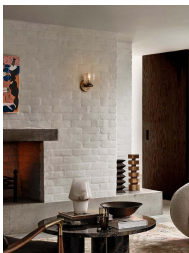

Details

Assembly required: Yes, specialist

Bulb style: Tala 2W Pygmy LED

Bulb(s) included: No

Care instructions: Clean with a soft dry cloth only. Do not use polishing agents, harsh chemicals or abrasive cleaners as they may damage the finish.

Always switch off the electricity supply before cleaning.

Dimmable: Yes, please consult a qualified

Electrician required: Yes

Lighting Certification US: UL

Voltage: 110-120V

Wall bracket: 5