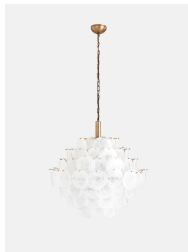

### Product details

Originally designed for Soho House Rome, the large Elba chandelier is formed into a tiered chevron with clear glass discs that are characterized by white swirls. Hang it in a hallway, bedroom or living room to bring the laid-back elegance of Soho House Rome into your home.

- Handmade clear glass
- Antique brass frame
- Adjustable chain
- Requires six x E12 LED/ 5W max bulbs
- Large version of our existing Elba Chandelier for larger spaces
- Inspired by our Soho House Rome

## Details

Material: Antiqued Brass and White Glass

Cable & Ceiling Rose

Cable Length: 7.9"

Height Adjustable: Yes

Minimum Height: 29"

Maximum Height: 30.7"

Ceiling Rose Diameter: 3.9"