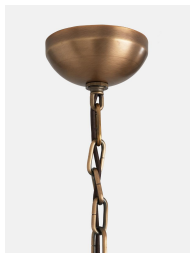

SOHO HOME

Elba Chandelier, Large, Us

\$3,865 Regular

\$3,092 Membership

Product details

Originally designed for Soho House Rome, the large Elba chandelier is formed into a tiered chevron with clear glass discs that are characterized by white swirls. Hang it in a hallway, bedroom or living room to bring the laid-back elegance of Soho House Rome into your home.

Dimensions

Product dimensions: H282 x W80 x D80cm / H111 x W31.5 x D31.5"

Product weight: 31kg / 68.3lbs

Packaged or boxed dimensions: H86 x W86 x D83cm / H33.9 x W33.9 x D32.7"

Packaged or boxed weight: 31kg / 68.3lbs

Details

Material: Antiqued Brass and White Glass

Cable & Ceiling Rose

Cable Length: 7.9"

Height Adjustable: Yes

Minimum Height: 29"

Maximum Height: 30.7"

Ceiling Rose Diameter: 3.9"