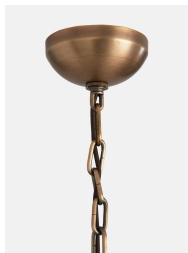

### Product details

Originally designed for Soho House Rome, the large Elba chandelier is formed into a tiered chevron with clear glass discs that are characterized by white swirls. Hang it in a hallway, bedroom or living room to bring the laid-back elegance of Soho House Rome into your home.

- Handmade clear glass
- Antique brass frame
- Adjustable chain
- Requires six x E12 LED/ 5W max bulbs
- Large version of our existing Elba Chandelier for larger spaces
- Inspired by our Soho House Rome

## Details

Material: Antiqued Brass and White Glass

Cable & Ceiling Rose

Cable Length: 7.9"

Height Adjustable: Yes

Minimum Height: 29"

Maximum Height: 30.7"

Ceiling Rose Diameter: 3.9"