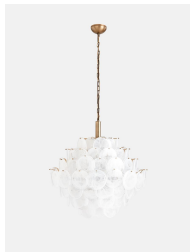

SOHO HOME

Elba Chandelier, Large, Us

\$3,865 Regular

\$3,092 Membership

Product details

Originally designed for Soho House Rome, the large Elba chandelier is formed into a tiered chevron with clear glass discs that are characterized by white swirls. Hang it in a hallway, bedroom or living room to bring the laid-back elegance of Soho House Rome into your home.

Dimensions

Product dimensions: H282 x W80 x D80cm / H111 x W31.5 x D31.5"

Product weight: 31kg / 68.3lbs

Packaged or boxed dimensions: H86 x W86 x D83cm / H33.9 x W33.9 x D32.7"

Packaged or boxed weight: 31kg / 68.3lbs

Details

Material: Antiqued Brass and White Glass

Cable & Ceiling Rose

Cable Length: 7.9"

Height Adjustable: Yes

Minimum Height: 29"

Maximum Height: 30.7"

Ceiling Rose Diameter: 3.9"