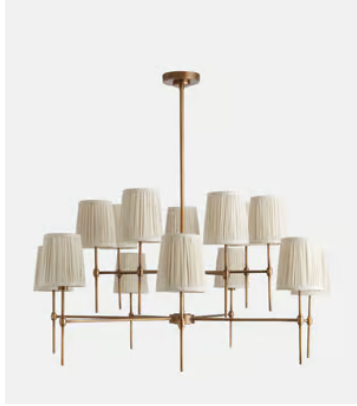

SOHO HOME

Isobella Chandelier, Antiqued Brass, Large, US

\$1,995 Regular price

\$1,696 Member price

The Isobella chandelier is inspired by the traditional interiors at Babington House. Fourteen linen shades are individually lined in cotton, then pleated and trimmed by hand before being carefully wrapped around an antique brass-plated frame. Hang it in a hallway or living area to recreate the classic lighting curations at our country House.

Dimensions

Dimensions: H50 x W108 x D108cm / H19.7 x W42.5 x D42.5"

Weight: 8kg / 17.6lbs

Packaged dimensions: H56 x W105 x D105cm / H22 x W41.3 x D41.3"

Packaged weight: 8kg / 17.6lbs

Details

Assembly required: Yes, specialist

Bulb required: 14 / E12 / 6W Maximum

Bulb style: Tala 4W Candle LED

Bulb(s) included: No

Ceiling rose diameter: 2"

Dimmable: Yes, please consult a qualified

Electrician required: Yes

Height adjustable: Yes

Lighting Certification US: UL