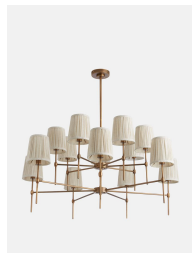

Isobella Chandelier, Antiqued Brass, Large, Us

\$1,595 Regular

\$1,276 Membership

Product details

The Isobella chandelier is inspired by the traditional interiors at Babington House. Fourteen linen shades are individually lined in cotton, then pleated and trimmed by hand before being carefully wrapped around an antique brass-plated frame. Hang it in a hallway or living area to recreate the classic lighting curations at our country House.

Dimensions

Product dimensions: H50 x W108 x D108cm / H19.7 x W42.5 x D42.5"

Product weight: 8kg / 17.6lbs

Packaged or boxed dimensions: H56 x W105 x D105cm / H22 x W41.3 x D41.3"

Packaged or boxed weight: 8kg / 17.6lbs