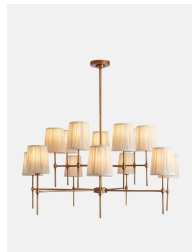

Isobella Chandelier, Antiqued Brass, Large, Us

\$1,595 Regular

\$1,276 Membership

Product details

The Isobella chandelier is inspired by the traditional interiors at Babington House. Fourteen linen shades are individually lined in cotton, then pleated and trimmed by hand before being carefully wrapped around an antique brass-plated frame. Hang it in a hallway or living area to recreate the classic lighting curations at our country House.

Dimensions

Product dimensions: H50 x W108 x D108cm / H19.7 x W42.5 x D42.5"

Product weight: 8kg / 17.6lbs

Packaged or boxed dimensions: H56 x W105 x D105cm / H22 x W41.3 x D41.3"

Packaged or boxed weight: 8kg / 17.6lbs