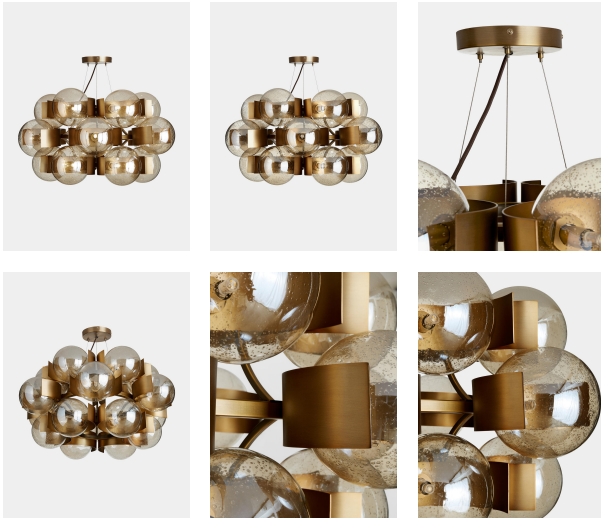

Allis Chandelier, Large, Us

£1,595

Regular

£1,356

Membership

Product details

The Allis chandelier is our take on mid-century style pendants seen in White City House. Eighteen champagne tinted glass globes have bubbles throughout the glass to cast shadows and add texture to your lighting scheme. Sitting on antique brass finish arms each with a matching brass surround, the adjustable height means you can hang high or low above your dining table for a talking point centrepiece.

- Globular pendant light
- 18 Champagne tint globes
- Bubble-effect throughout glass
- Antique brass metal finish frames behind globes
- Adjustable height
- Inspired by White City House

Dimensions

Product dimensions: H45 x W82 x D82cm / H17.7 x W32.3 x D32.3"