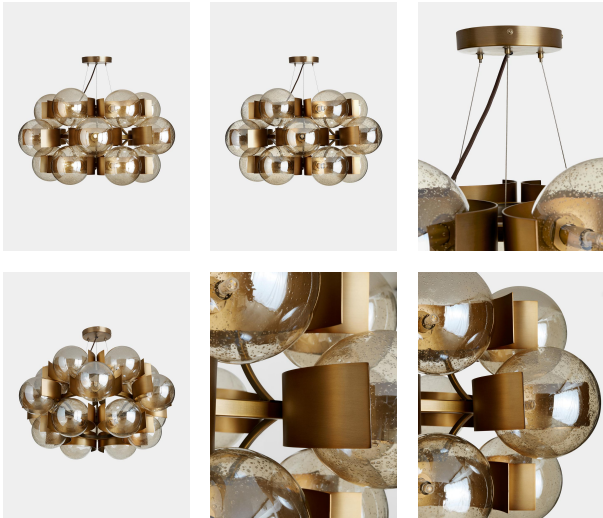

Dimensions

Product dimensions: H45 x W82 x D82cm / H17.7 x W32.3 x D32.3"

Product weight: 19.5kg / 43lbs

Packaged or boxed dimensions: H90 x W79 x D79cm / H35.4 x W31.1 x D31.1"

Packaged or boxed weight: 27kg / 59.5lbs

Number of boxes: 2

* Box 1 & 2 : H90 x W79 x D79cm / H35.4 x W31.1 x D31.1"