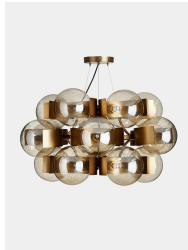

SOHO HOME

Allis Chandelier, Large, Us

$2,195 Regular

$1,866 Membership

Product details

The Allis chandelier is our take on mid-century style pendants seen in White City House. Eighteen champagne tinted glass globes have bubbles throughout the glass to cast shadows and add texture to your lighting scheme. Sitting on antique brass finish arms each with a matching brass surround, the adjustable height means you can hang high or low above your dining table for a talking point centrepiece.

Dimensions

Product dimensions: H45 x W82 x D82cm / H17.7 x W32.3 x D32.3"

Product weight: 20kg / 44.1lbs

Packaged or boxed dimensions: H90 x W79 x D79cm / H35.4 x W31.1 x D31.1"

Packaged or boxed weight: 20kg / 44.1lbs

Number of boxes: 2

* Box 1 & 2 : H90 x W79 x D79cm / H35.4 x W31.1 x D31.1"