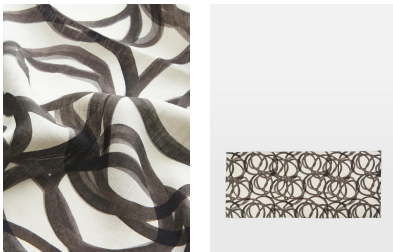

SOHO HOME

Suzannah Linen Table Runner, Swirl

\$45 Regular

\$36 Membership

Product details

The Suzannah table runner is lightly textured and made from 100% linen with a digitally printed, painterly swirl pattern to recall the artwork at Soho Beach House Canouan. It has a rustic feel, which makes it great for casual everyday dining. Mix and match with the Dash napkins and placemats for a playful dining aesthetic.

Dimensions

Product dimensions: H45 x W230 x D1cm / H17.7 x W90.6 x D0.4"

Product weight: 0.4kg / 0.9lbs

Packaged or boxed weight: 0.4kg / 0.9lbs

Details

Care instructions: Hand wash, do not bleach, tumble dry low, cool iron if needed, can dry clean, comb tassel when needed

Composition: 100% Linen

Construction: Woven

Fabric: Linen

Handmade: Yes

Pile: Linen