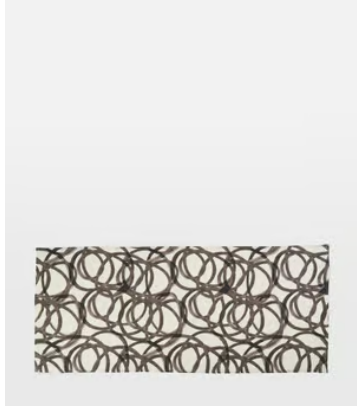

SOHO HOME

Suzannah Linen Table Runner, Swirl

~~\$99~~ \$45 Regular price

~~\$84~~ \$36 Member price

The Suzannah table runner is lightly textured and made from 100% linen with a digitally printed, painterly swirl pattern to recall the artwork at Soho Beach House Canouan. It has a rustic feel, which makes it great for casual everyday dining. Mix and match with the Dash napkins and placemats for a playful dining aesthetic.

Dimensions

Dimensions: H45 x W230 x D1cm / H17.7 x W90.6 x D0.4"

Weight: 0.4kg / 0.9lbs

Packaged weight: 0.4kg / 0.9lbs

Details

Composition: 100% Linen

Construction: Woven

Fabric: Linen