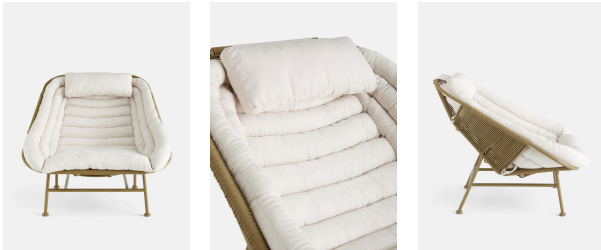

SOHO HOME

Elodie Chair, Baja Latte, Olive, Us

\$2,695 Regular

\$2,291 Membership

Product details

Our Elodie seated lounge references our Downtown LA House, and features rope suspension and detachable upholstery. Available in neutral and olive colourways, this 1970s-inspired piece is a versatile addition to your outdoor entertaining lineup.

Dimensions

Product dimensions: H89.5 x W105 x D99cm / H35.2 x W41.3 x D39"

Product weight: 19kg / 41.9lbs

Details

Seat height: 10"

Seat depth: 25"

Seat width: 63"

Under seat Clearance: 5"

Removable legs: No

Removable cushions: Yes

Frame: Stainless Steel

Foot: Stainless Steel

Fill: Foam

Fabric: Outdoor Woven Fabric

Composition: 74% Solution Dyed Polypropylene, 26% Solution Dyed Polyester