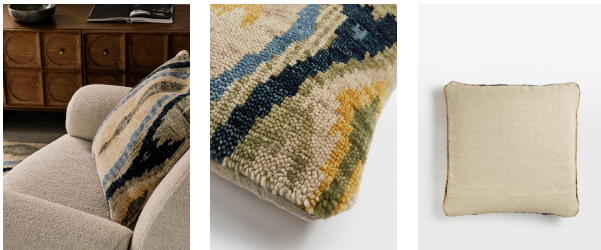

SOHO HOME

Alderton Square Cushion, Blue

\$135 Regular

\$108 Membership

Product details

Hand-knotted in India by skilled artisans, the front of the Alderton cushion features a wool ikat-inspired design in tones of blue, green and yellow to reference similar patterns found in Soho House Austin. Display with the rust Alderton cushion to bring warmth and character into your home.

Dimensions

Product dimensions: H50 x W50 x D5cm / H19.7 x W19.7 x D2"

Product weight: 1kg / 2.2lbs

Packaged or boxed dimensions: H50 x W50 x D2cm / H19.7 x W19.7 x D0.8"

Packaged or boxed weight: 1kg / 2.2lbs

Details

Care instructions: Spot clean only

Composition: 100% Wool

Construction: Hand knotted

Fabric: Wool

Handmade: Yes

Pile: Wool