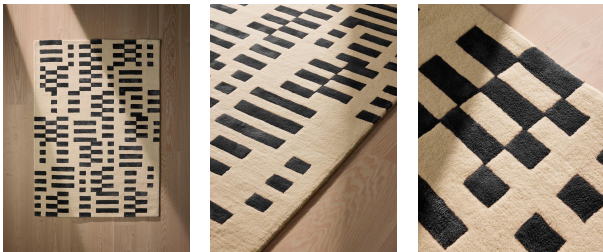

SOHO HOME

Raya Rug Black, 300 X 420cm

\$4,421 Regular

\$3,537 Membership

Sizes

5'7" x 7'10", 6'7" x 9'10", 8'10" x 11'10", 9'10" x 13'9"
, 7.8 x 11.8" (Swatch)

Product details

Referencing the graphic geometrics at White City House, the Raya rug features an irregular, bold linear pattern designed by our in-house team. The hand-drawn pattern has been transferred onto the rug using a hand-tufting technique, with a contrasting wool and viscose pile to create interesting texture and sheen. Place the rug under a sofa, bed or dining table to echo the vintage-inspired styles seen at our west London House.

Dimensions

Product dimensions: H300 x W420 x D3cm / H9'10" x W13'9" x D1"

Product weight: 66kg / 145.5lbs

Packaged or boxed dimensions: H304 x W30 x D30cm / H119.7 x W11.8 x D11.8"

Packaged or boxed weight: 66kg / 145.5lbs

Details

Assembled size: 300 x 420cm

Assembly required: No

Care instructions: Vacuum regularly on a low setting. Do not use heavy duty vacuums. Blot spills Immediately.

Composition: 55% Wool, 45% Viscose

Handmade: Yes

Pile: Wool/Viscose

Rug style: Geometric