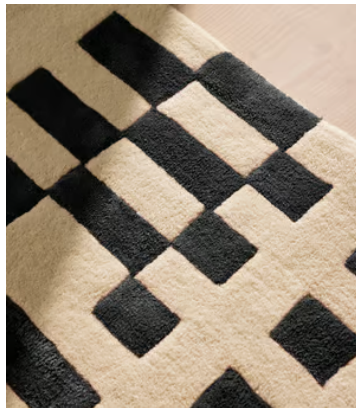

Available in 3 sizes

8'10" x 11'10" (H270 x W360 x D3cm / H8'10" x W11'9" x D1")

9'10" x 13'9" (H300 x W420 x D3cm / H9'10" x W13'9" x D1")

7.8 x 11.8" (Swatch) (H20 x W30 x D2cm / H7" x W11" x D0.8")

Details

Assembled size: 170 x 240cm

Assembly required: No

Care instructions: Vacuum regularly on a low setting. Do not use heavy duty vacuums. Blot spills immediately.

Composition: 55% Wool, 45% Viscose

Handmade: Yes

Pile: Wool/Viscose

Rug style: Geometric