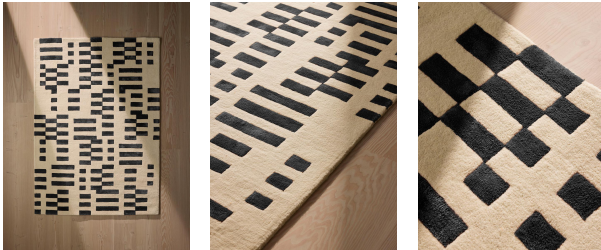

SOHO HOME

Raya Rug Black, 170 X 240cm

\$1,121 Regular

\$897 Membership

Sizes

5'7" x 7'10", 6'7" x 9'10", 8'10" x 11'10", 9'10" x 13'9"
, 7.8 x 11.8" (Swatch)

Product details

Referencing the graphic geometrics at White City House, the Raya rug features an irregular, bold linear pattern designed by our in-house team. The hand-drawn pattern has been transferred onto the rug using a hand-tufting technique, with a contrasting wool and viscose pile to create interesting texture and sheen. Place the rug under a sofa, bed or dining table to echo the vintage-inspired styles seen at our west London House.

Dimensions

Product dimensions: H240 x W170 x D3cm / H7'10" x W5'6" x D1"

Product weight: 30kg / 66.1lbs

Packaged or boxed dimensions: H173 x W20 x D20cm / H68.1 x W7.9 x D7.9"

Packaged or boxed weight: 30kg / 66.1lbs

Details

Assembled size: 170 x 240cm

Assembly required: No

Care instructions: Vacuum regularly on a low setting. Do not use heavy duty vacuums. Blot spills Immediately.

Composition: 55% Wool, 45% Viscose

Handmade: Yes

Pile: Wool/Viscose

Rug style: Geometric