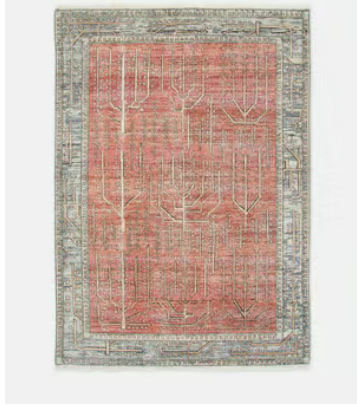

## Jaipur Rug Rust, 300 x 420cm

~~\$14,295~~ \$7,145 Regular price

~~\$12,151~~ \$5,716 Member price

Inspired by classic Persian rugs, our Jaipur style is hand-knotted in India from 100% wool pile. Intricate leaves and line-drawn motifs are layered onto a rust base with a border in tonal blue and pink. The rug has a worn, vintage-style finish to create a lived-in feel, reminiscent of the styles seen throughout Soho House Mumbai.

### Details

**Rug style:** Classic

**Technique:** Hand Knotted

### Available in 2 sizes

12'0" x 15'1" (H365 x W450 x D3cm / H11'11" x W14'9" x D1")

7.8 x 11.8" (Swatch) (H20 x W30 x D1cm / H7" x W11" x D0.4")