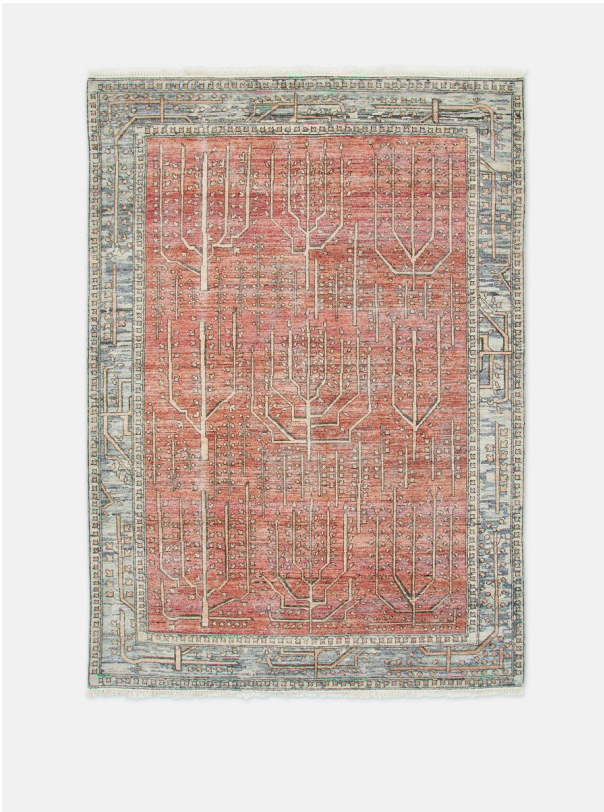

## Jaipur Rug Rust, 300 X 420cm

\$7,145 Regular

\$5,716 Membership

### Sizes

12'0" x 15'1", 7.8 x 11.8" (Swatch)

### Product details

Inspired by classic Persian rugs, our Jaipur style is hand-knotted in India from 100% wool pile. Intricate leaves and line-drawn motifs are layered onto a rust base with a border in tonal blue and pink. The rug has a worn, vintage-style finish to create a lived-in feel, reminiscent of the styles seen throughout Soho House Mumbai.

### Details

Rug style: Classic

Technique: Hand Knotted