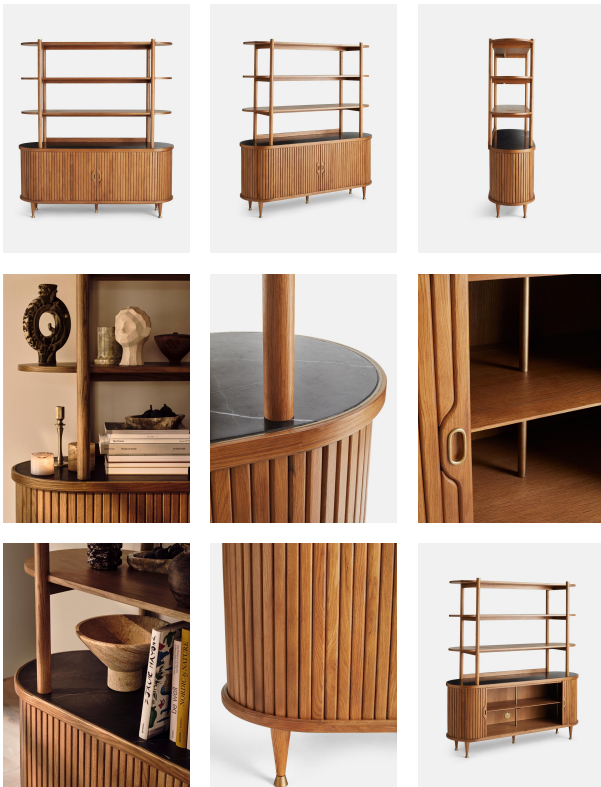

SOHO HOME

Nora Tambour Shelving Unit, Black Marquina Marble

\$4,045 Regular

\$3,236 Membership

Product details

An extension of the Nora range, this shelving unit offers a functional two-in-one design with display shelving for an artful curation of objects and books, plus a tambour door cabinet beneath. Taking cues from the 1960s-inspired furniture pieces of White City House, the solid oak craftsmanship is complemented with a Spanish black Marquina top and brass inlay. Real brass caps and feet complete this interior with a vintage feel.

Dimensions

Product dimensions: H185 x W165 x D50cm / H72.8 x W65 x D19.7"

Product weight: 151kg / 332.9lbs

Number of boxes: 2

* Box 1 : H134 x W169 x D59cm / H52.8 x W66.5 x D23.2"

* Box 2 : H102 x W179 x D64cm / H40.2 x W70.5 x D25.2"

Hardware: Steel and Brass

Material: Oak Wood, MDF, Plywood, Oak Veneer, Black Marquina Marble, Brass and Steel

Removable legs: No