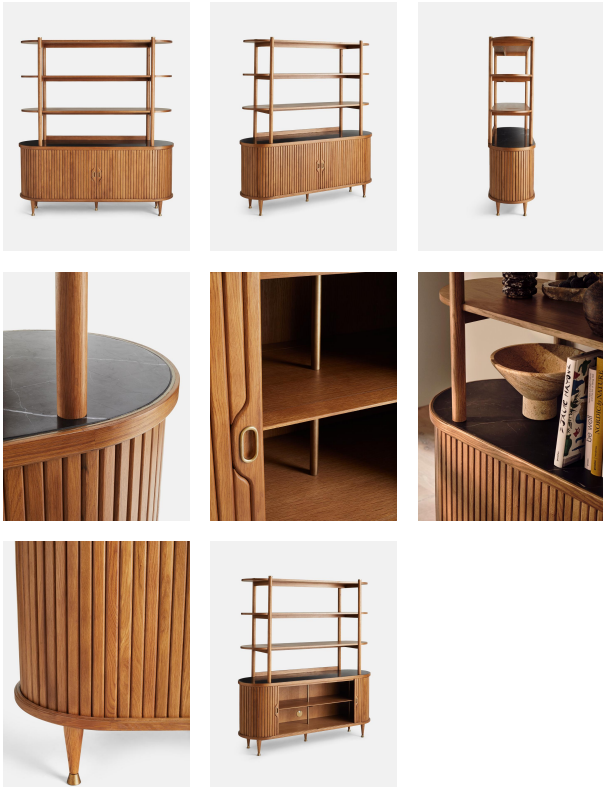

Nora Tambour Shelving Unit, Black Marquina Marble

\$4,046 Regular

\$3,237 Membership

Product details

An extension of the Nora range, this shelving unit offers a functional two-in-one design with display shelving for an artful curation of objects and books, plus a tambour door cabinet beneath. Taking cues from the 1960s-inspired furniture pieces of White City House, the solid oak craftsmanship is complemented with a Spanish black Marquina top and brass inlay. Real brass caps and feet complete this interior with a vintage feel.

Dimensions

Product dimensions: H185 x W165 x D50cm / H72.8 x W65 x D19.7"

Product weight: 151kg / 332.9lbs

Number of boxes: 2

* Box 1 : H134 x W169 x D59cm / H52.8 x W66.5 x D23.2"

* Box 2 : H102 x W179 x D64cm / H40.2 x W70.5 x D25.2"

Hardware: Steel and Brass

Material: Oak Wood, MDF, Plywood, Oak Veneer, Black Marquina Marble, Brass and Steel

Removable legs: No