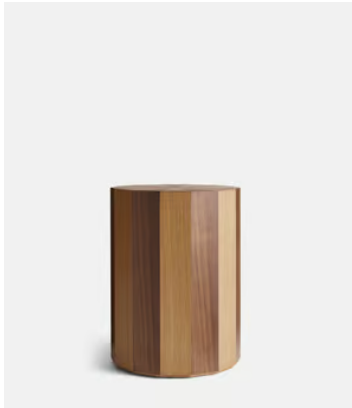

SOHO HOME

Anuel Side Table

\$895 Regular price

\$761 Member price

Solid oak and walnut woods are pieced together to create eye-catching sunburst marquetry at the top.

Inspired by our House in Rome, the Anuel side table mixes solid oak and walnut wood to create striped sides and starburst marquetry at the top. Its solid silhouette is designed for placing drinks, snacks or decor in your living space.

Dimensions

Dimensions: H55 x W45 x D45cm / H21.7 x W17.7 x D17.7"

Weight: 12kg / 26.5lbs

Packaged dimensions: H72 x W50 x D50cm / H28.3 x W19.7 x D19.7"

Packaged weight: 17kg / 37.5lbs

Details

Assembly required: No