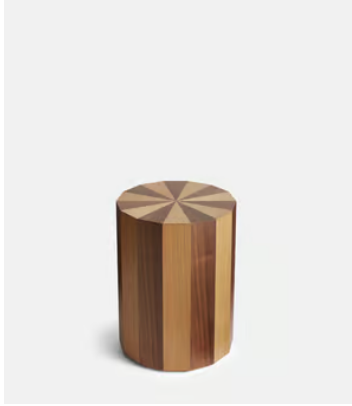

SOHO HOME

Anuel Side Table

\$895 Regular price

\$761 Member price

Solid oak and walnut woods are pieced together to create eye-catching sunburst marquetry at the top.

Inspired by our House in Rome, the Anuel side table mixes solid oak and walnut wood to create striped sides and starburst marquetry at the top. Its solid silhouette is designed for placing drinks, snacks or decor in your living space.

Dimensions

Dimensions: H55 x W45 x D45cm / H21.7 x W17.7 x D17.7"

Weight: 12kg / 26.5lbs

Packaged dimensions: H72 x W50 x D50cm / H28.3 x W19.7 x D19.7"

Packaged weight: 17kg / 37.5lbs

Details

Assembly required: No