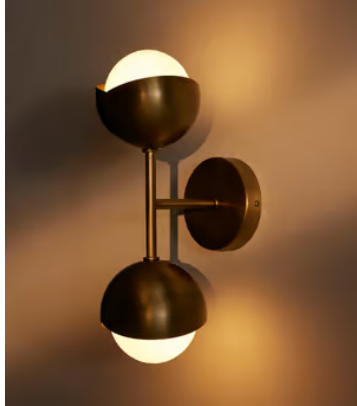

## Seed Wall Light Antique Brass

**\$395** Regular price

**\$336** Member price

The lighting schemes in White City House and 180 House formed the inspiration for the Seed wall sconce. Comprising two bisected orbs in antique brass plating, the wall sconce serves as a versatile lighting option that is suited to both narrow hallways and expansive living areas.