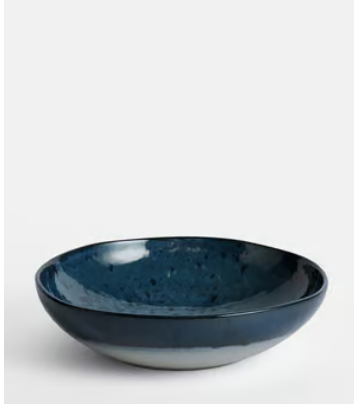

SOHO HOME

Nero Pasta Bowl, Blue, Set of Four

\$100 Regular price

\$85 Member price

Crafted in Portugal from durable stoneware, our Nero range is inspired by the natural textures and interiors at Soho House Barcelona. Reactive glazes in matte and gloss create unique tonal variations and speckles that mimic the shadows of light on the Mediterranean Sea.