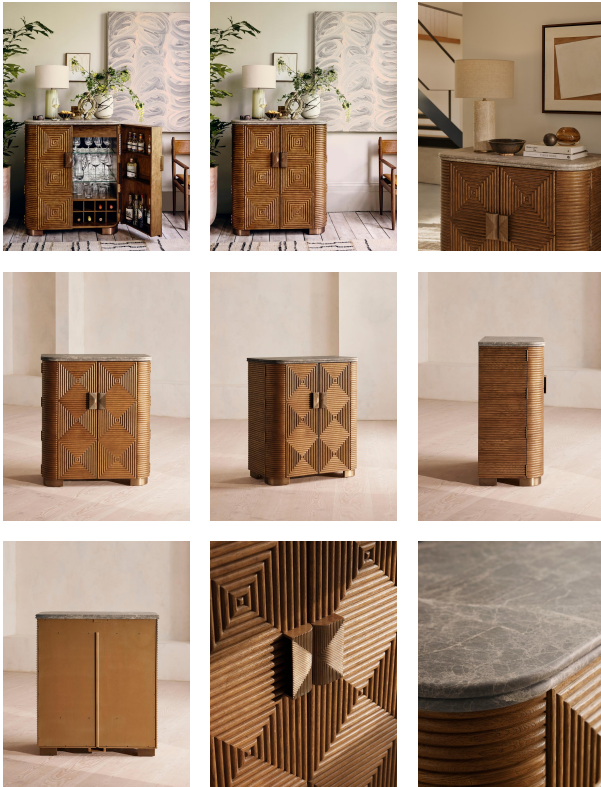

SOHO HOME

Kingsley Bar Cabinet, Grey Emperador Marble, Us

\$6,995 Regular

\$5,946 Membership

Product details

Our Kingsley bar cabinet is a stand-out piece for any home. Referencing the bar at our Nashville House, the Kingsley cabinet is crafted from oak with a honed Emperador sealed marble top in grey, and edge detailing. The front is characterised by a diamond design in darkened wood and sandcast brass handles. Inside, you'll find one internal drawer, a wine rack, mirrored back and LED lights with antiqued brass fittings. A wonderful option for hosts who love to entertain at home.

Dimensions

Product dimensions: H110 x W95 x D51cm / H43.3 x W37.5 x D20"

Product weight: 126kg / 277.8lbs

Packaged or boxed dimensions: H150 x W113 x D69cm / H59.1 x W44.5 x D27.2"

Packaged or boxed weight: 169kg / 372.6lbs

polish. Avoid contact with water and other liquids.

Clearance: 2.4"

Door dimensions: H4 x W83 x D28cm

Drawer dimensions: H4 x W83 x D28cm

Feet: Plastic glide

Finish: Mid-tone Oak, Antique Brass and honed Marble

Frame: Oak Wood

Handles: Aluminium

Material: Oak wood, Oak veneer, Toughened glass, Emperador Grey marble and Aluminium

Removable legs: No

Shelf dimensions: Top shelf: H17.8 x W87 x D16cm /

Middle shelf: H19 x W87 x D32cm / Bottom shelf: