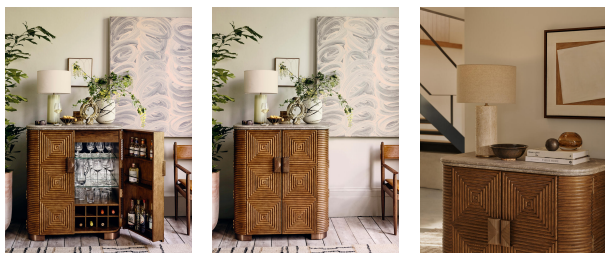

## Kingsley Bar Cabinet, Grey Emperador Marble, Us

£4,995 Regular

£4,246 Membership

### Product details

Our Kingsley bar cabinet is a stand-out piece for any home. Referencing the bar at our Nashville House, the Kingsley cabinet is crafted from oak with a honed Emperador sealed marble top in grey, and edge detailing. The front is characterised by a diamond design in darkened wood and sandcast brass handles. Inside, you'll find one internal drawer, a wine rack, mirrored back and LED lights with antiqued brass fittings. A wonderful option for hosts who love to entertain at home.

- Oak bar cabinet
- Grey sealed marble top
- Edge detail
- Diamond design in darkened oak
- Sandcast brass handles
- Wine rack
- One internal drawer
- Mirrored back
- LED lights
- Antiqued brass fittings
- Inspired by our Nashville House