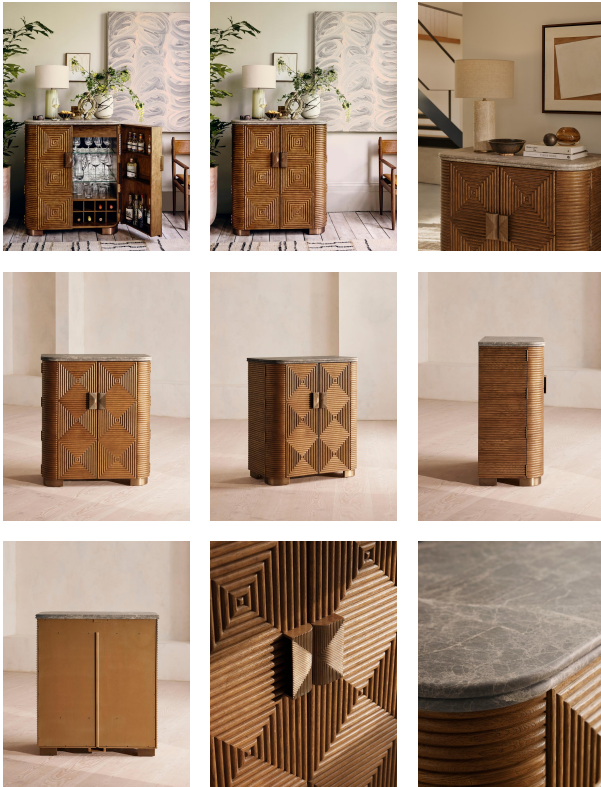

SOHO HOME

Kingsley Bar Cabinet, Grey Emperador Marble, Us

\$3,498 Regular

\$2,798 Membership

Product details

Our Kingsley bar cabinet is a stand-out piece for any home. Referencing the bar at our Nashville House, the Kingsley cabinet is crafted from oak with a honed Emperador sealed marble top in grey, and edge detailing. The front is characterised by a diamond design in darkened wood and sandcast brass handles. Inside, you'll find one internal drawer, a wine rack, mirrored back and LED lights with antiqued brass fittings. A wonderful option for hosts who love to entertain at home.

Dimensions

Product dimensions: H110 x W95 x D51cm / H43.3 x W37.5 x D20"

Product weight: 126kg / 277.8lbs

Packaged or boxed dimensions: H150 x W113 x D69cm / H59.1 x W44.5 x D27.2"

Packaged or boxed weight: 169kg / 372.6lbs

polish. Avoid contact with water and other liquids.

Clearance: 2.4"

Door dimensions: H4 x W83 x D28cm

Drawer dimensions: H4 x W83 x D28cm

Feet: Plastic glide

Finish: Mid-tone Oak, Antique Brass and honed Marble

Frame: Oak Wood

Handles: Aluminium

Material: Oak wood, Oak veneer, Toughened glass, Emperador Grey marble and Aluminium

Removable legs: No

Shelf dimensions: Top shelf: H17.8 x W87 x D16cm /

Middle shelf: H19 x W87 x D32cm / Bottom shelf: