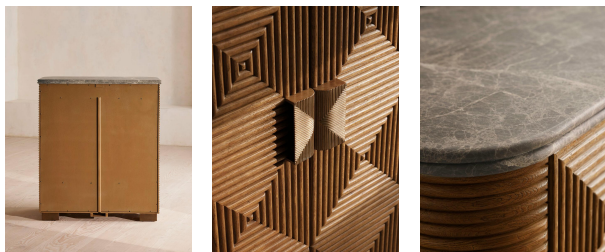

## Kingsley Bar Cabinet, Grey Emperador Marble, Us

£4,995 Regular

£4,246 Membership

### Product details

Our Kingsley bar cabinet is a stand-out piece for any home. Referencing the bar at our Nashville House, the Kingsley cabinet is crafted from oak with a honed Emperador sealed marble top in grey, and edge detailing. The front is characterised by a diamond design in darkened wood and sandcast brass handles. Inside, you'll find one internal drawer, a wine rack, mirrored back and LED lights with antiqued brass fittings. A wonderful option for hosts who love to entertain at home.

- Oak bar cabinet
- Grey sealed marble top
- Edge detail
- Diamond design in darkened oak
- Sandcast brass handles
- Wine rack
- One internal drawer
- Mirrored back
- LED lights
- Antiqued brass fittings
- Inspired by our Nashville House

Frame: Oak Wood

Handles: Aluminium

Material: Oak wood, Oak veneer, Toughened glass, Emperador Grey marble and Aluminium

Removable legs: No

Shelf dimensions: Top shelf: H17.8 x W87 x D16cm /

Middle shelf: H19 x W87 x D32cm / Bottom shelf: