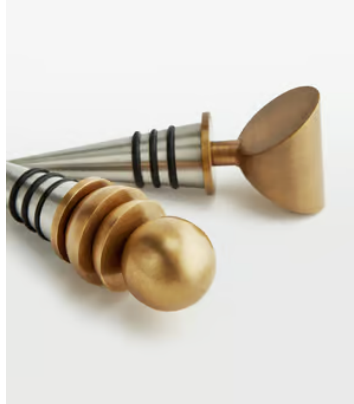

SOHO HOME

Kilm Brass Bottle Stoppers, Set of Two

~~\$85~~ \$40 Regular price

~~\$72~~ \$32 Member price

Inspired by the rigid geometric shapes and design touches at 180 House, the Kilm brass bottle stoppers are great tools for sealing wines before refrigeration. Each one has a stainless-steel base, brushed brass finish and rubber bands to secure the grip. The different topper designs add an artistic touch to an everyday utensil.

Dimensions

Dimensions: H4 x W5 x D4.5cm / H1.6 x W2 x D1.8"

Packaged weight: 5kg / 11lbs

Details

Materials: Brass Top & Stainless Steel Base

Dishwasher Safe: No

Microwave Safe: No

Oven Safe: No