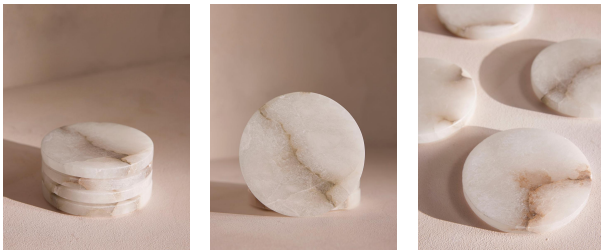

## Hanson Coasters, Alabaster, Set Of Four

\$75 Regular

\$64 Membership

Available in

Forest

Red

White

### Product details

The Hanson coaster set includes four round coasters made from the mineral rock, alabaster stone. Each one resembles the contemporary textures seen throughout our Hong Kong House, based in Sheung Wan. Use yours to enhance a glass or wooden coffee table.

### Dimensions

Product dimensions: H10 x W10 x D1cm / H3.9 x W3.9 x D0.4"

Product weight: 0.8kg / 1.8lbs

Packaged or boxed weight: 1kg / 2.2lbs