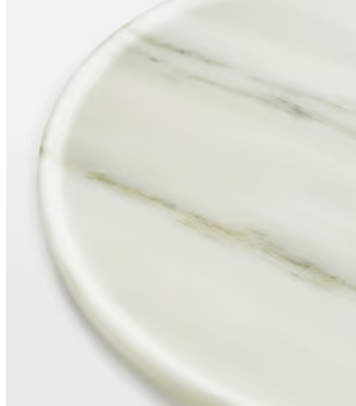

SOHO HOME

Hermine Cake Stand, White Marble

~~\$235~~ **\$118** Regular price

~~\$200~~ **\$94** Member price

A modern take on the traditional footed style, the Hermine cake stand has a spherical base and chunky frame, which adds a standout touch to your table and is a great way to draw the eye to homemade creations. Each cake stand is unique, as the veining in the marble varies in every stone. Pair with the Pembroke optic cloche to display desserts and echo the modern textures seen throughout 180 House.