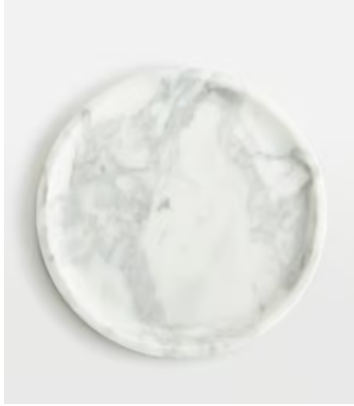

SOHO HOME

Emile Marble Serving Plate

~~\$110.50~~ \$40 Regular price

~~\$94~~ \$32 Member price

The Emile round serving plate is crafted from a weighty white marble to echo the modern textures seen throughout 180 House. Each serving plate is unique, as the veining in the marble varies in the stone. Use yours to serve a selection of cheese and crackers at your next gathering.

Dimensions

Dimensions: H1.7 x W26 x D26cm / H0.7 x W10.2 x D10.2"

Weight: 1kg / 2.2lbs

Packaged weight: 1kg / 2.2lbs

Details

Materials: White Marble

Dishwasher Safe: No

Microwave Safe: No