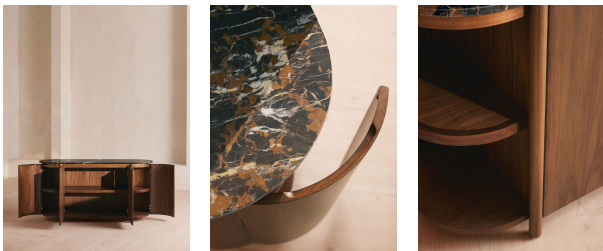

Dimensions

Product dimensions: H82 x W160 x D55cm / H32.3 x W63 x D21.7"

Product weight: 120kg / 264.6lbs

Number of boxes: 2

* Box 1 : H104 x W164 x D59cm / H40.9 x W64.6 x D23.2"

* Box 2 : H78 x W183 x D22cm / H30.7 x W72 x D8.7"