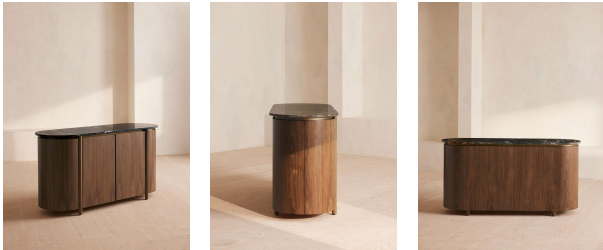

## Ada Sideboard, Michelangelo Marble

£2,995 Regular

£2,546 Membership

### Product details

Mirroring the furniture of Soho House Rome, our Ada sideboard contrasts dark walnut wood with a honed Michelangelo marble top. Sourced from Pakistan, this dramatic black marble bears grey and rust veining, with natural variations in the stone making no two designs the same. Four soft-close doors and hidden recessed handles mean you can stow away your essentials in modern and functional style, with antique brass finishes to elevate this interior with a subtle vintage touch.

- Walnut wood sideboard
- Honed Michelangelo marble top
- Antique brass details
- Four soft-close doors
- Hidden recessed handles
- Inspired by Soho House Rome

### Dimensions

Product dimensions: H82 x W160 x D55cm / H32.3 x W63 x D21.7"

Product weight: 120kg / 264.6lbs

Number of boxes: 2

\* Box 1 : H104 x W164 x D59cm / H40.9 x W64.6 x D23.2"

\* Box 2 : H78 x W183 x D22cm / H30.7 x W72 x D8.7"