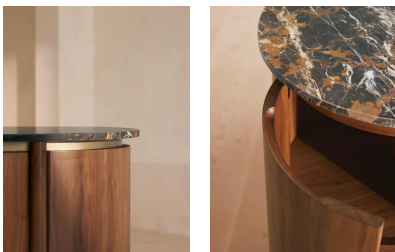

Dimensions

Product dimensions: H82 x W160 x D55cm / H32.3 x W63 x D21.7"

Product weight: 120kg / 264.6lbs

Number of boxes: 2

* Box 1 : H104 x W164 x D59cm / H40.9 x W64.6 x D23.2"

* Box 2 : H78 x W183 x D22cm / H30.7 x W72 x D8.7"