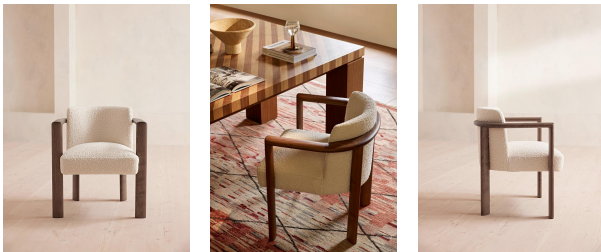

SOHO HOME

Aria Dining Chair, Boucle, Cream, Us

\$896 Regular

\$717 Membership

Product details

Italian craftsmanship and comfort combine with the sophisticated Aria dining chair, where a curved solid ash frame is complemented by cosy boucle upholstery. Finger joint detail and an aged mid-tone stain give this piece a lived-in feel, while taking its design cues from Soho House Rome. Ideal for those who prefer more laid-back dining and hosting.

Dimensions

Product dimensions: H75 x W62 x D59cm / H30 x W24 x D23"

Product weight: 9.3kg / 20.5lbs

Packaged or boxed dimensions: H78 x W69 x D69cm / H30.7 x W27.2 x D27.2"

Packaged or boxed weight: 13kg / 28.7lbs

Details

Arm height: 25.6"

Assembled size: H30 x W24 x D23"

Assembly required: No

Care instructions: Professional upholstery cleaning only

Composition: Frame: Ash. Fabric: 80% Polyester, 10% Arlyic, 10% Cotton.

Fabric: Boucle

Feet: Ash

Filling: Foam

Frame: Ash

Removable cushions: No

Removable legs: No

Seat depth: 19.3"

Seat height: 18.5"