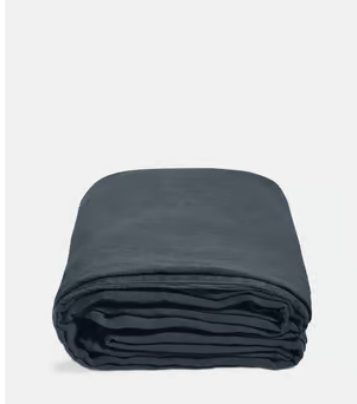

SOHO HOME

Luna Linen Duvet Cover, Navy, California King, US

~~\$340~~ \$235 Regular price

~~\$289~~ \$188 Member price

The Luna California King duvet cover is crafted from 100% natural flax-fibre linen grown in Europe and woven just outside of Porto. Once individually cut and sewn, each piece goes through a laundry process, which involves dyeing and stonewashing the linen to create a soft, unique and relaxed drape. Our Luna range is breathable and durable, making it ideal for a great night's sleep.

Available in 2 colours

Olive

Sage

Available in 1 sizes

Double (H200 x W200 x D1cm / H78.7 x W78.7 x D0.4")

Dimensions

Dimensions: H238 x W265 x D1cm / H93.7 x W104.3 x D0.4"

Weight: 3kg / 6.6lbs

Packaged weight: 3kg / 6.6lbs

Details

Composition: 100% Linen

Construction: Woven

Fabric: Cotton

Handmade: Yes

Pile: Cotton

Care instructions: Machine wash at 30 degrees, tumble dry low, do not use bleach, iron at low temperature